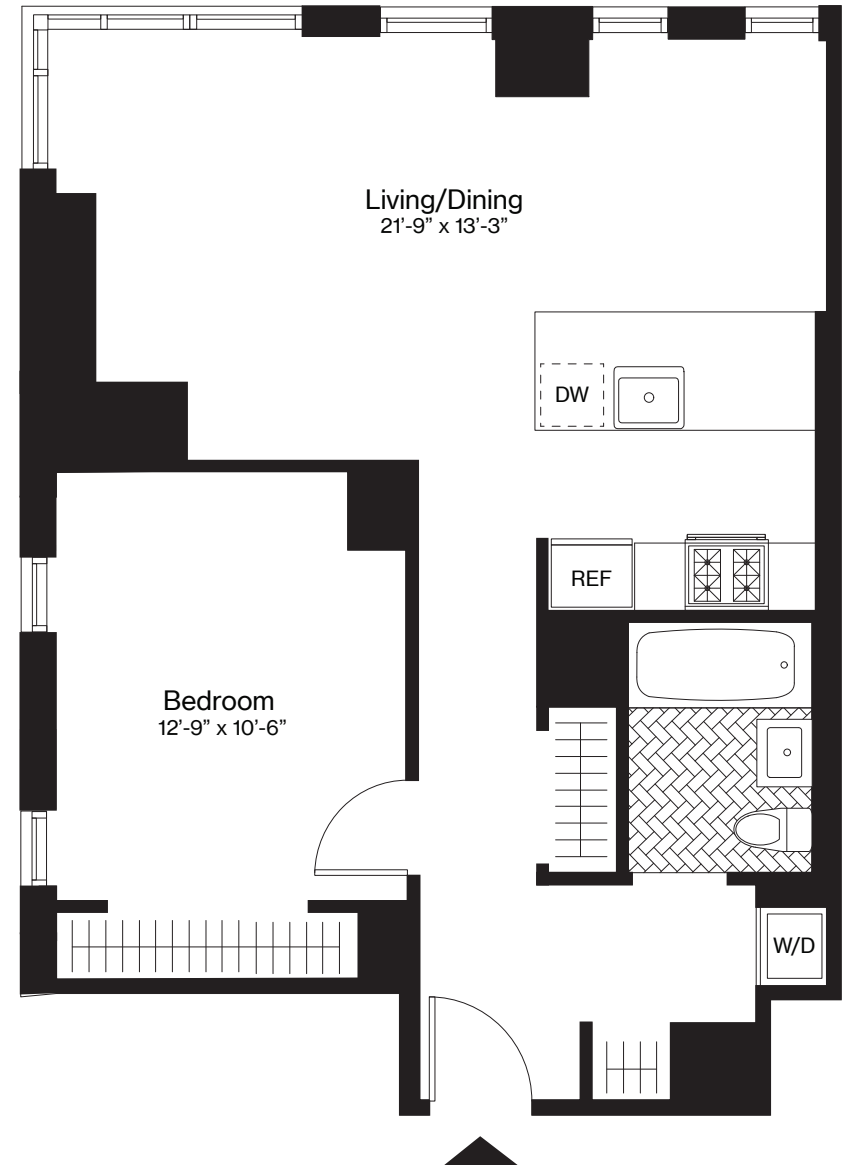

THE AMBERLY

J, Floor 14

1 Bedroom

1 Bathroom

754 Square Feet

The Amberly
120 Nassau St.
Brooklyn, NY
11201

Visit our Leasing Office:
718.246.1200
theamberlybk.com
info@theamberlybk.com