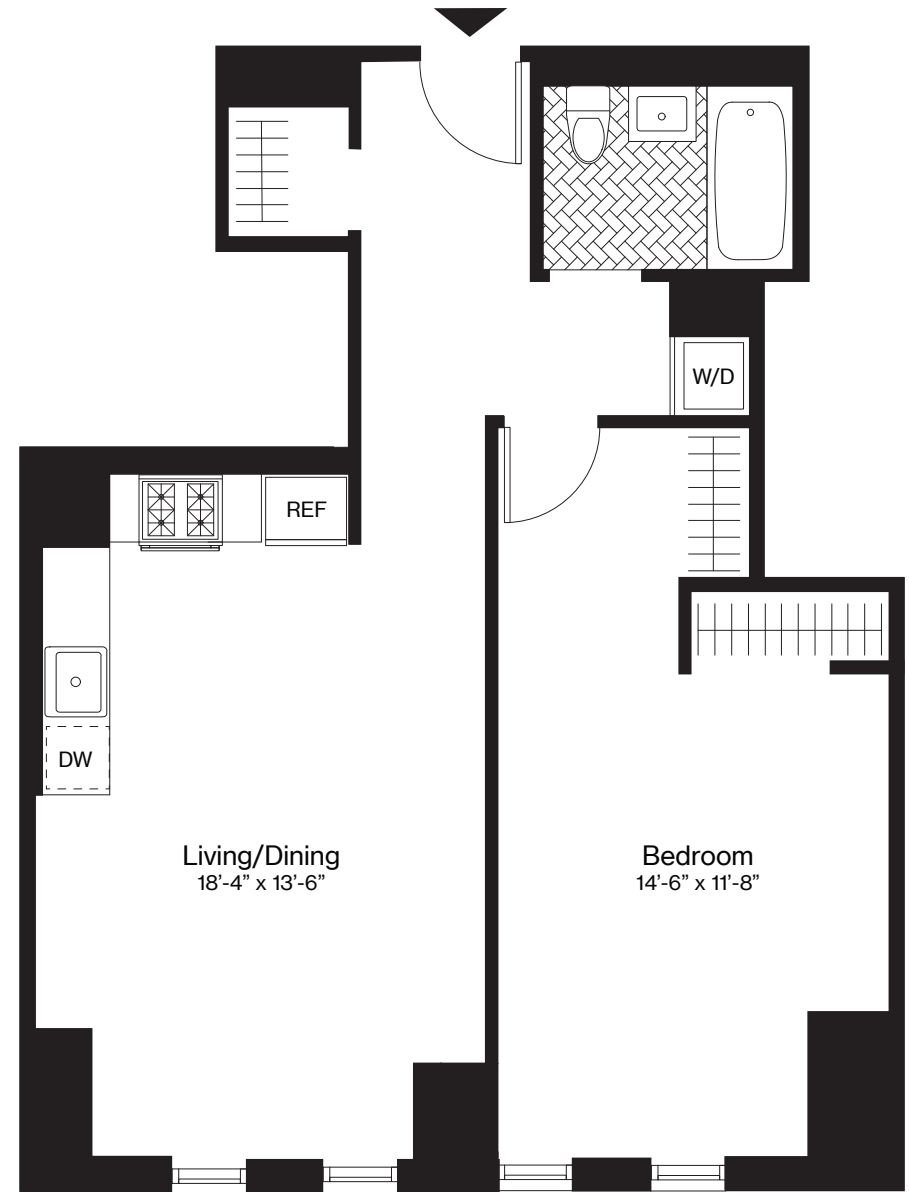

THE AMBERLY *G, Floor 15*

1 Bedroom

1 Bathroom

745 Square Feet

The Amberly
120 Nassau St.
Brooklyn, NY
11201

Visit our Leasing Office:
718.246.1200
theamberlybk.com
info@theamberlybk.com