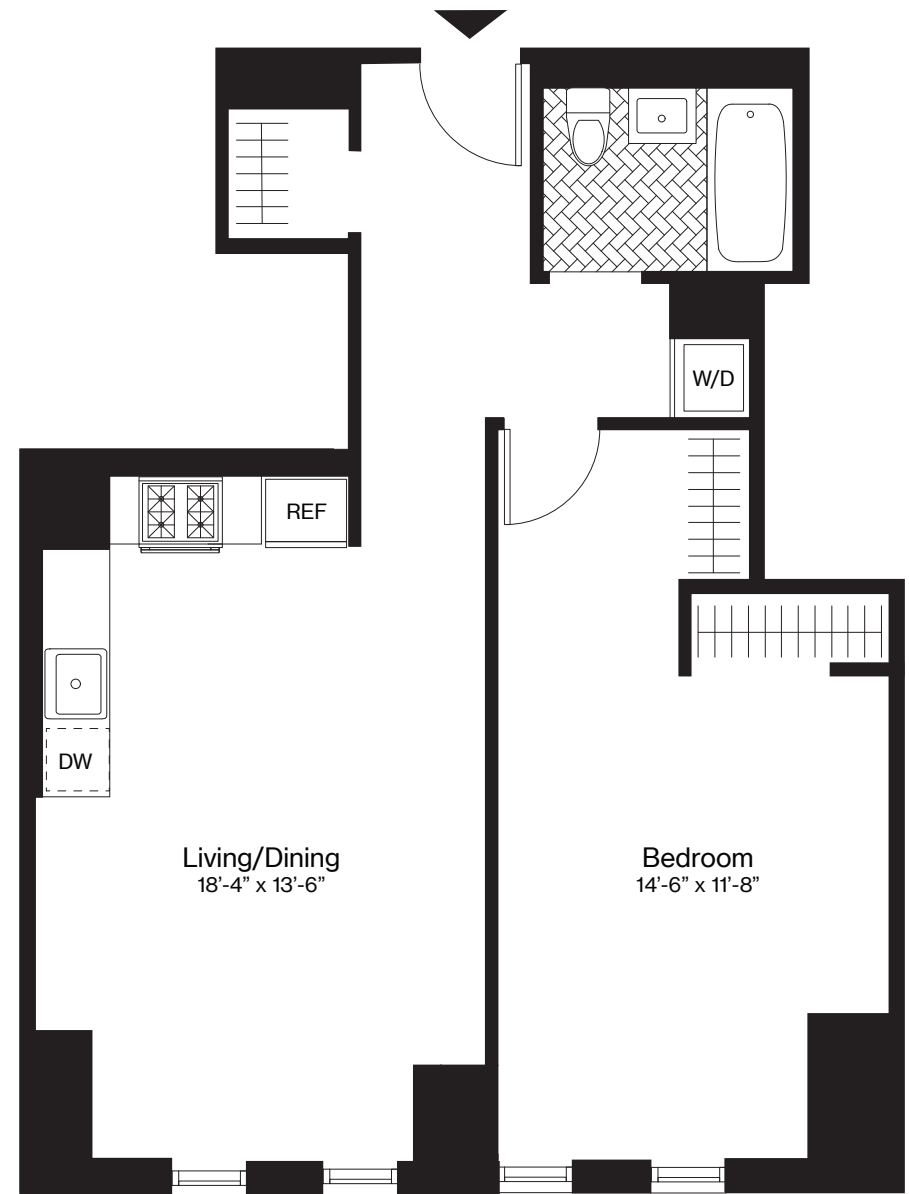

THE AMBERLY *G, Floor 11*

1 Bedroom

1 Bathroom

745 Square Feet

The Amberly
120 Nassau St.
Brooklyn, NY
11201

Visit our Leasing Office:
718.246.1200
theamberlybk.com
info@theamberlybk.com