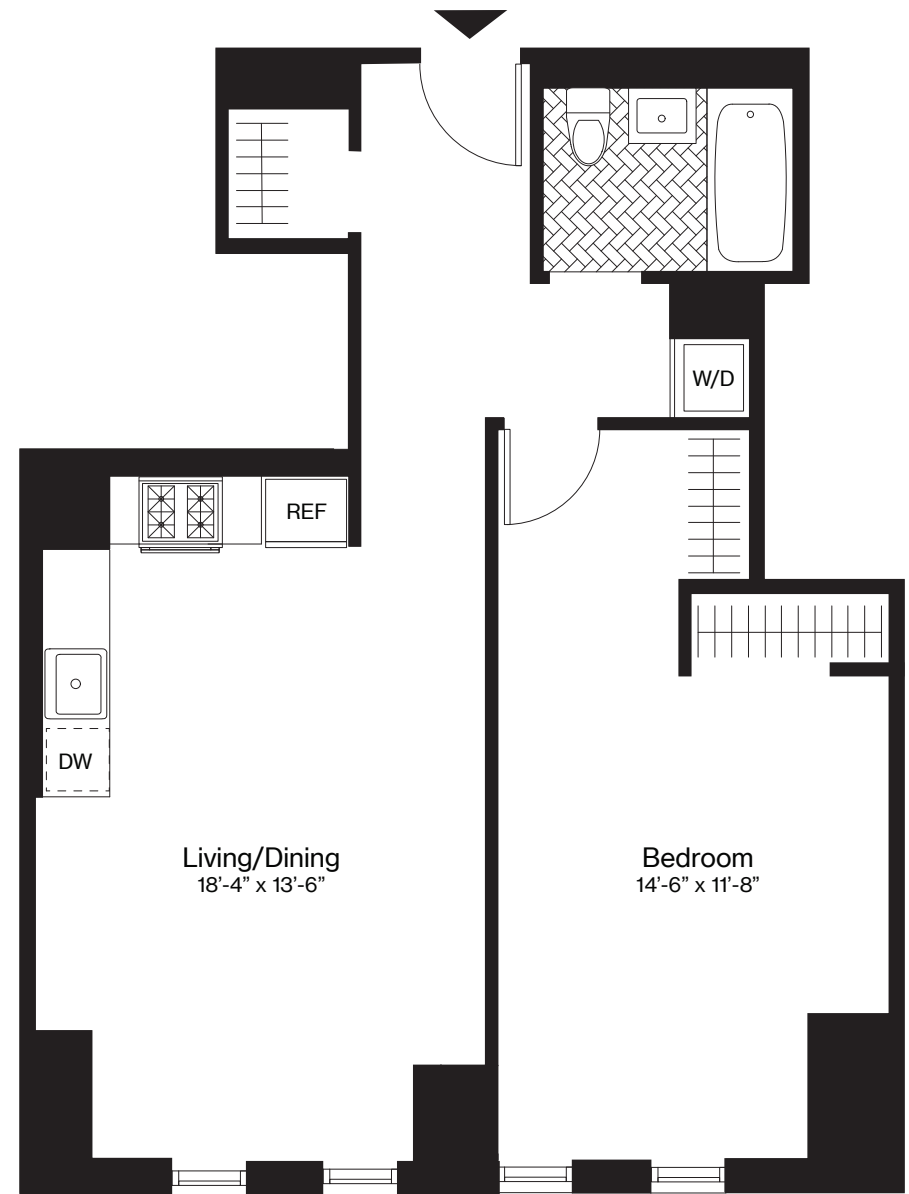

# THE AMBERLY

## *G, Floor 13*

1 Bedroom

1 Bathroom

745 Square Feet

The Amberly  
120 Nassau St.  
Brooklyn, NY  
11201

Visit our Leasing Office:  
718.246.1200  
theamberlybk.com  
info@theamberlybk.com