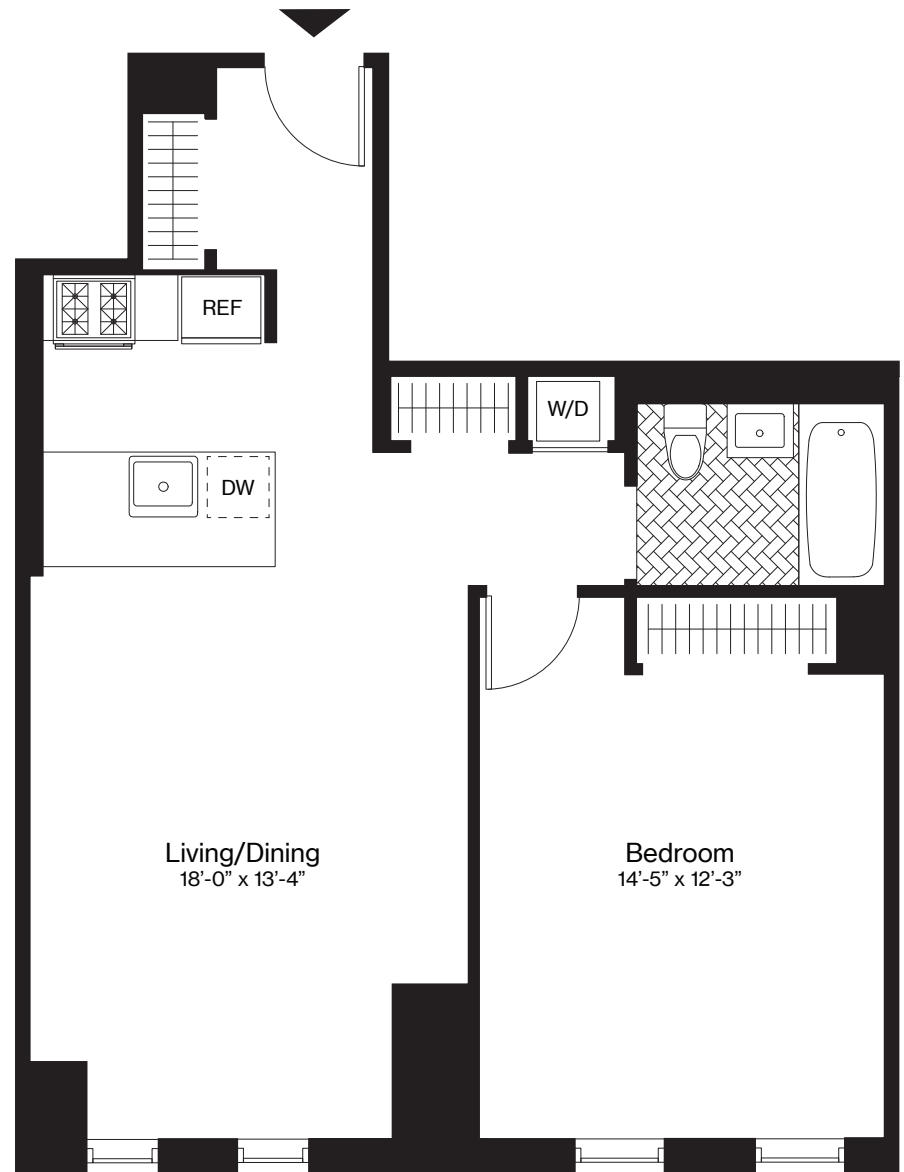

# THE AMBERLY

## *F, Floor 5*

1 Bedroom

1 Bathroom

742 Square Feet

The Amberly  
120 Nassau St.  
Brooklyn, NY  
11201

Visit our Leasing Office:  
718.246.1200  
theamberlybk.com  
info@theamberlybk.com

 ALL DIMENSIONS ARE APPROXIMATE AND SUBJECT TO NORMAL CONSTRUCTION VARIANCES AND TOLERANCES.