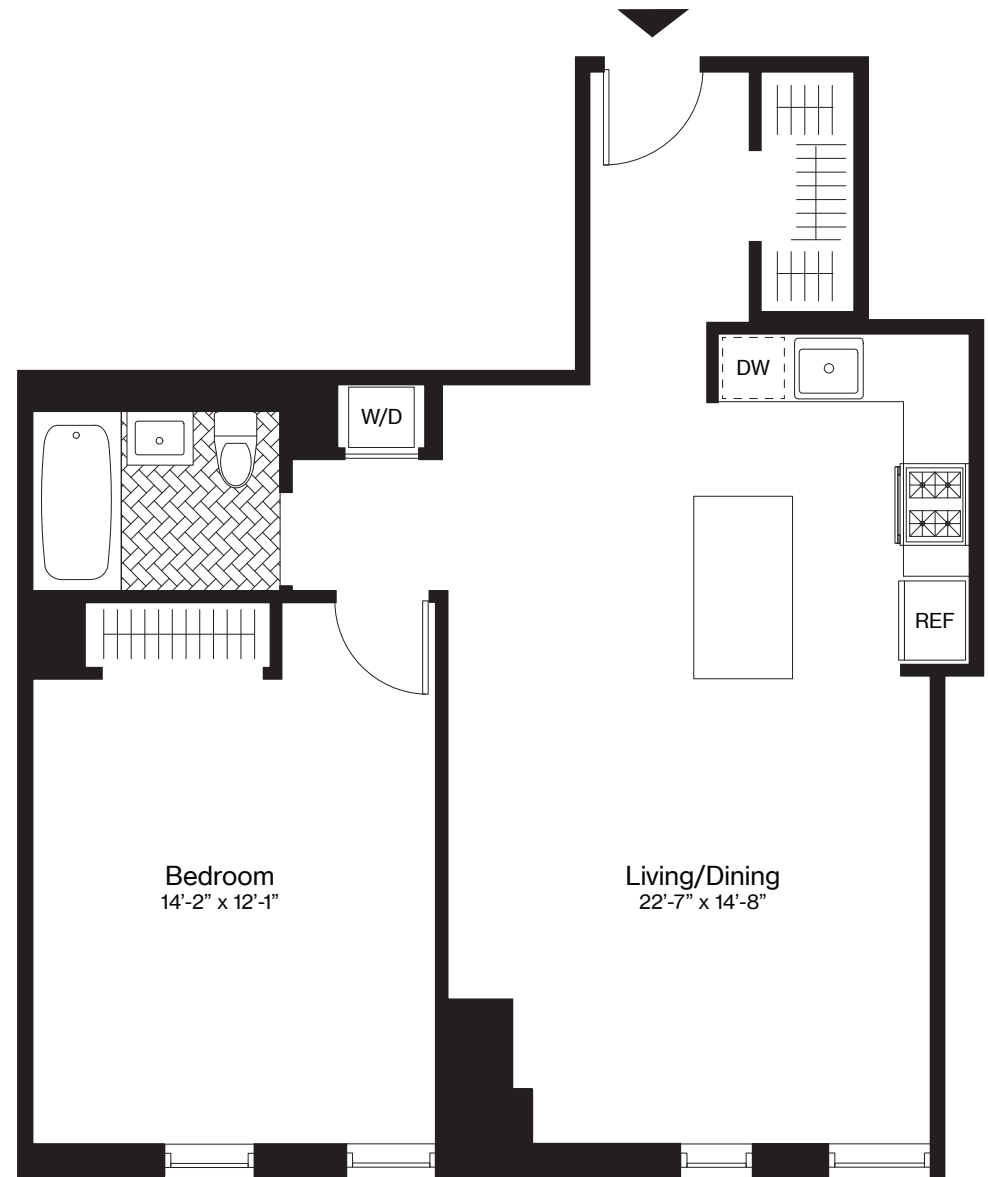

THE AMBERLY

E, Floor 4

1 Bedroom

1 Bathroom

781 Square Feet

The Amberly
120 Nassau St.
Brooklyn, NY
11201

Visit our Leasing Office:
718.246.1200
theamberlybk.com
info@theamberlybk.com

 ALL DIMENSIONS ARE APPROXIMATE AND SUBJECT TO NORMAL CONSTRUCTION VARIANCES AND TOLERANCES.