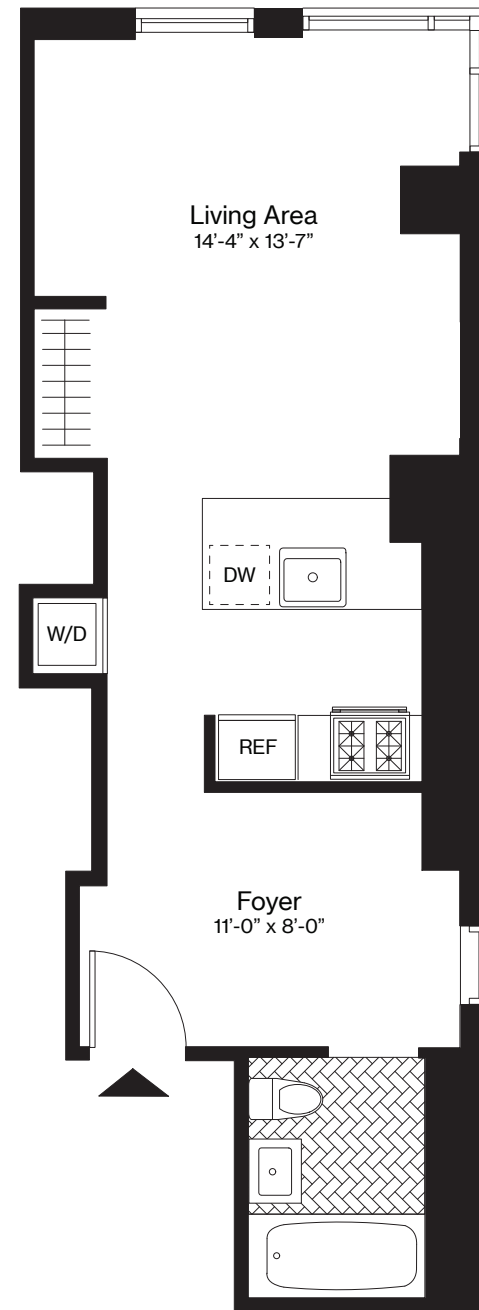

THE AMBERLY *C, Floor 11*

Studio

1 Bathroom

533 Square Feet

The Amberly
120 Nassau St.
Brooklyn, NY
11201

Visit our Leasing Office:
718.246.1200
theamberlybk.com
info@theamberlybk.com

 ALL DIMENSIONS ARE APPROXIMATE AND SUBJECT TO NORMAL CONSTRUCTION VARIANCES AND TOLERANCES.