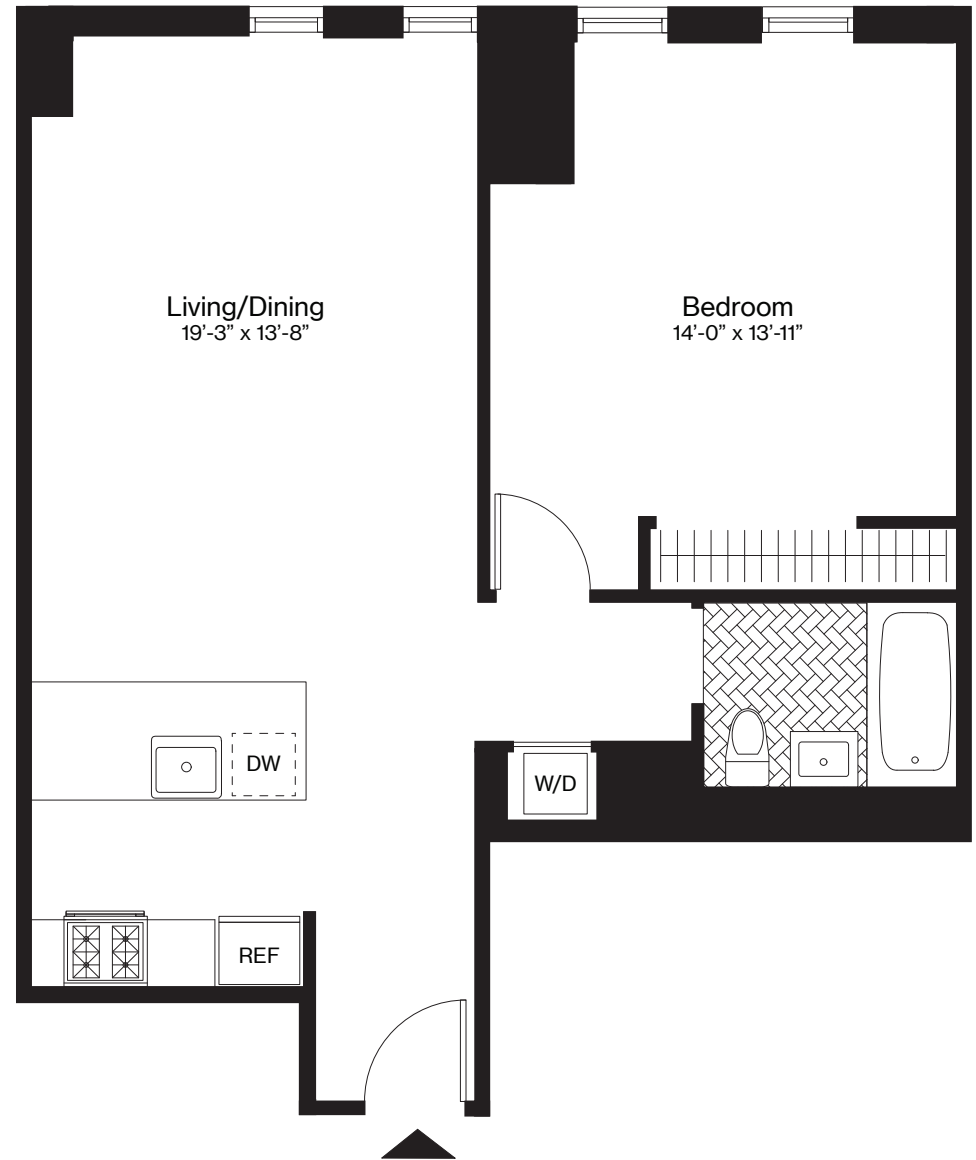

# THE AMBERLY

## *K Floors 10-22*

1 Bedroom

1 Bathroom

780 Square Feet

The Amberly  
120 Nassau St.  
Brooklyn, NY  
11201

Visit our Leasing Office:  
718.246.1200  
theamberlybk.com  
info@theamberlybk.com