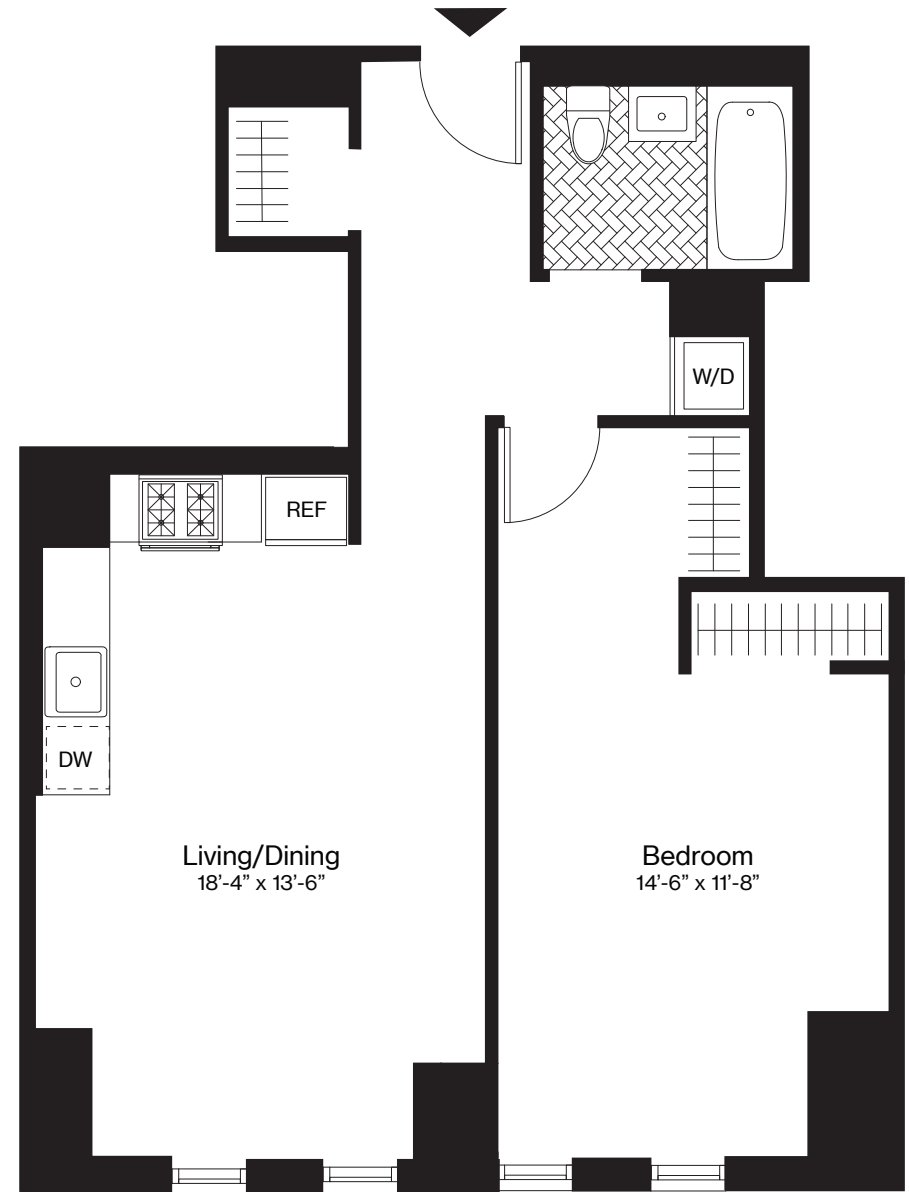

THE AMBERLY

G, Floors 10-22

1 Bedroom

1 Bathroom

745 Square Feet

The Amberly
120 Nassau St.
Brooklyn, NY
11201

Visit our Leasing Office:
718.246.1200
theamberlybk.com
info@theamberlybk.com