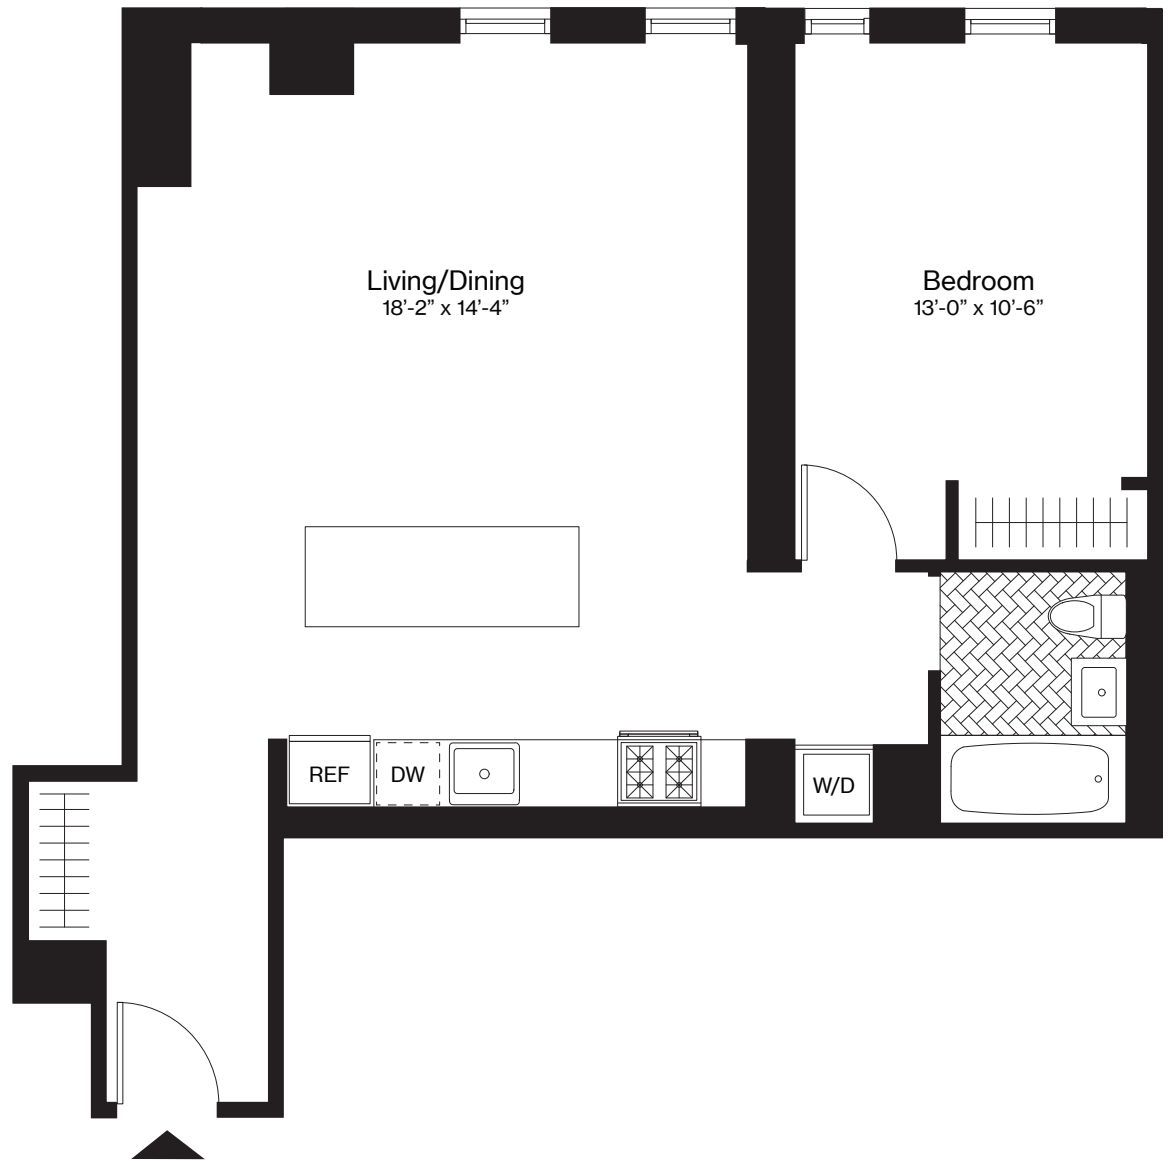

# THE AMBERLY

## *F, Floors 28-31*

1 Bedroom

1 Bathroom

812 Square Feet

The Amberly  
120 Nassau St.  
Brooklyn, NY  
11201

Visit our Leasing Office:  
718.246.1200  
theamberlybk.com  
info@theamberlybk.com