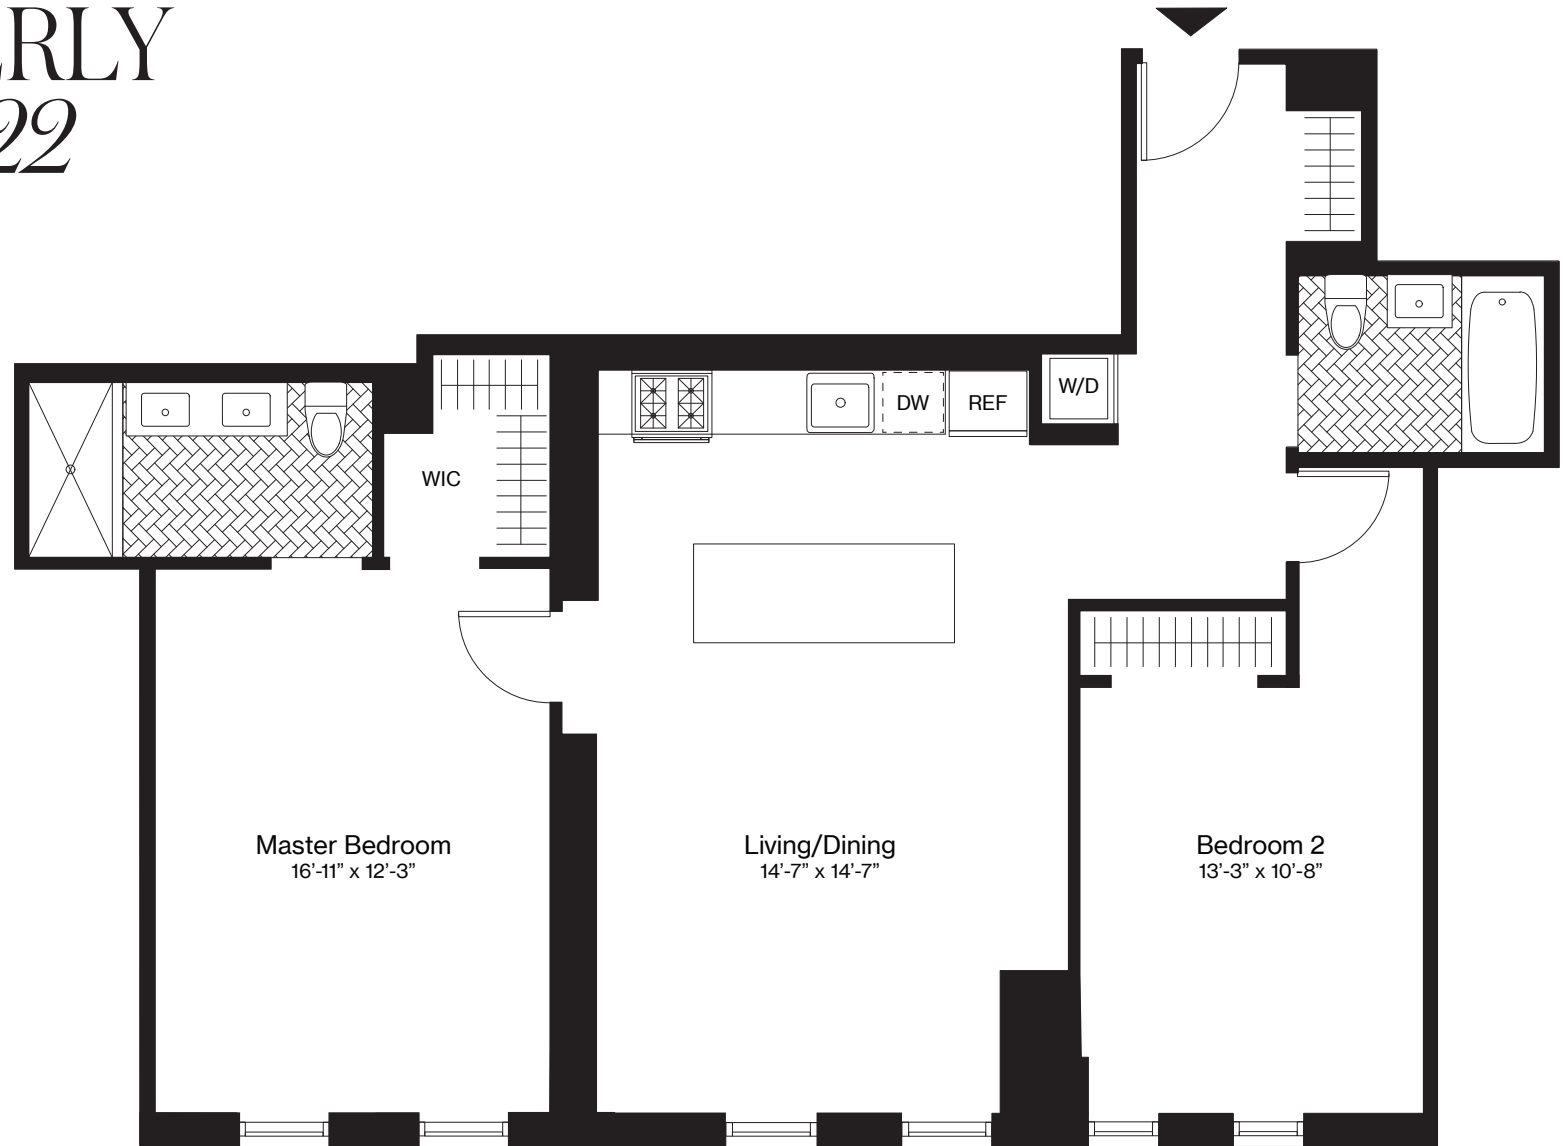

THE AMBERLY

F, Floors 10-22

2 Bedrooms

2 Bathrooms

1,092 Square Feet

The Amberly
120 Nassau St.
Brooklyn, NY
11201

Visit our Leasing Office:
718.246.1200
theamberlybk.com
info@theamberlybk.com

 ALL DIMENSIONS ARE APPROXIMATE AND SUBJECT TO NORMAL CONSTRUCTION VARIANCES AND TOLERANCES.