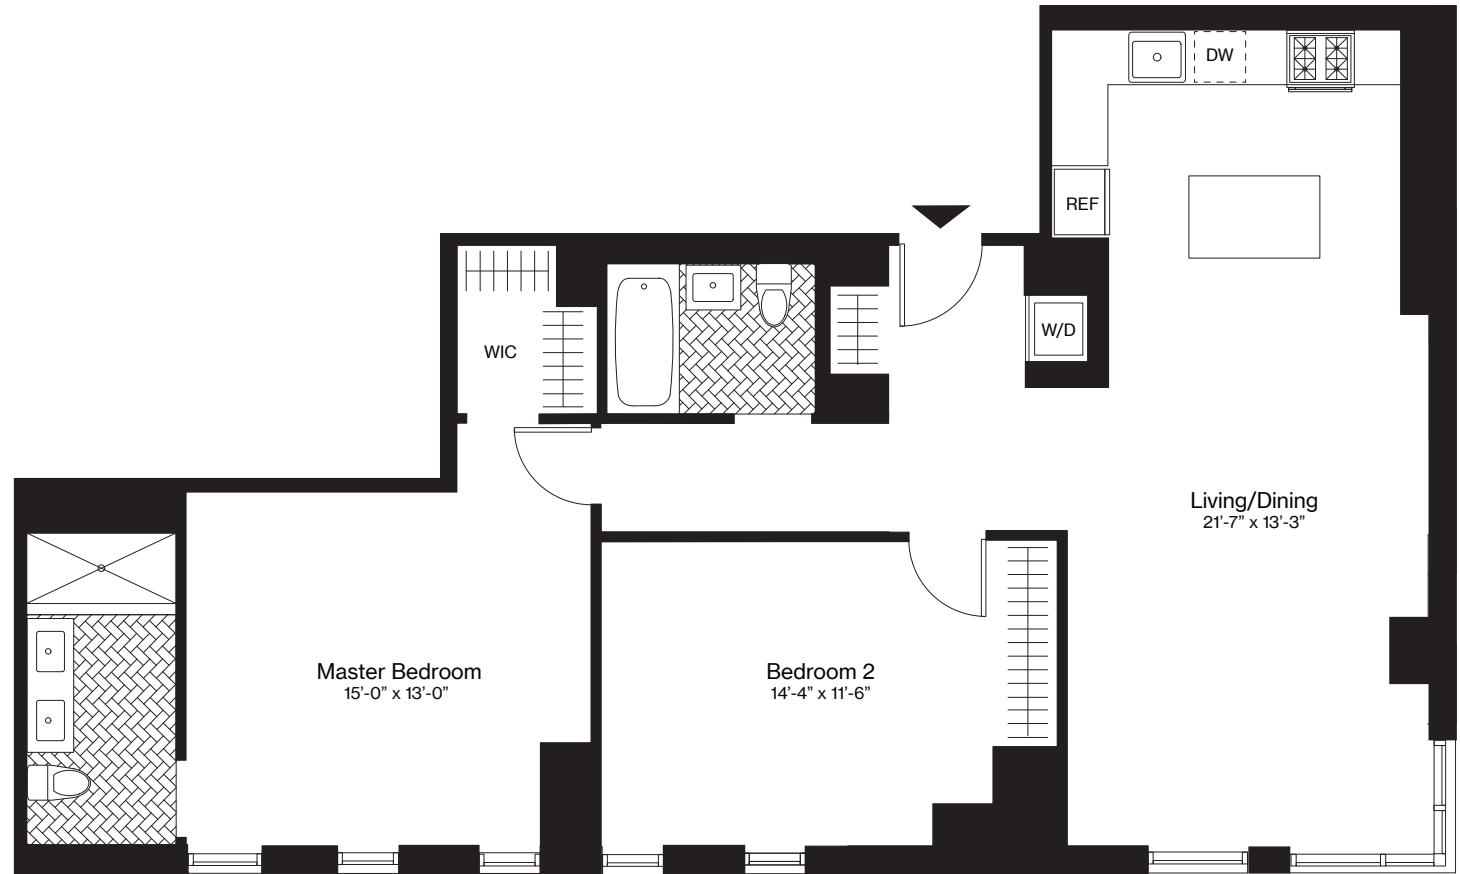

# THE AMBERLY

## *C, Floors 29-31*

2 Bedrooms

2 Bathrooms

1,231 Square Feet

The Amberly  
120 Nassau St.  
Brooklyn, NY  
11201

Visit our Leasing Office:  
718.246.1200  
theamberlybk.com  
info@theamberlybk.com

 ALL DIMENSIONS ARE APPROXIMATE AND SUBJECT TO NORMAL CONSTRUCTION VARIANCES AND TOLERANCES.