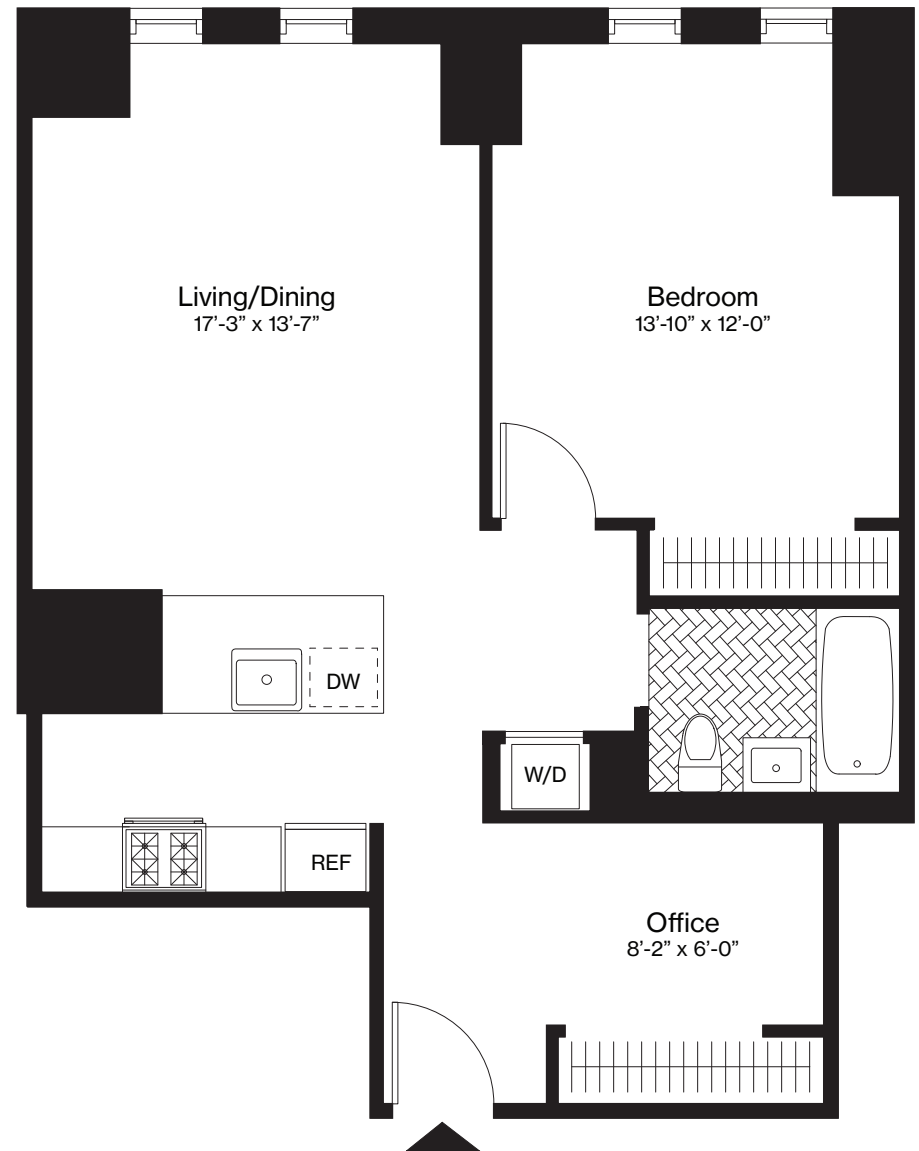

THE AMBERLY

J, Floor 7

1 Bedroom

1 Bathroom

813 Square Feet

The Amberly
120 Nassau St.
Brooklyn, NY
11201

Visit our Leasing Office:
718.246.1200
theamberlybk.com
info@theamberlybk.com