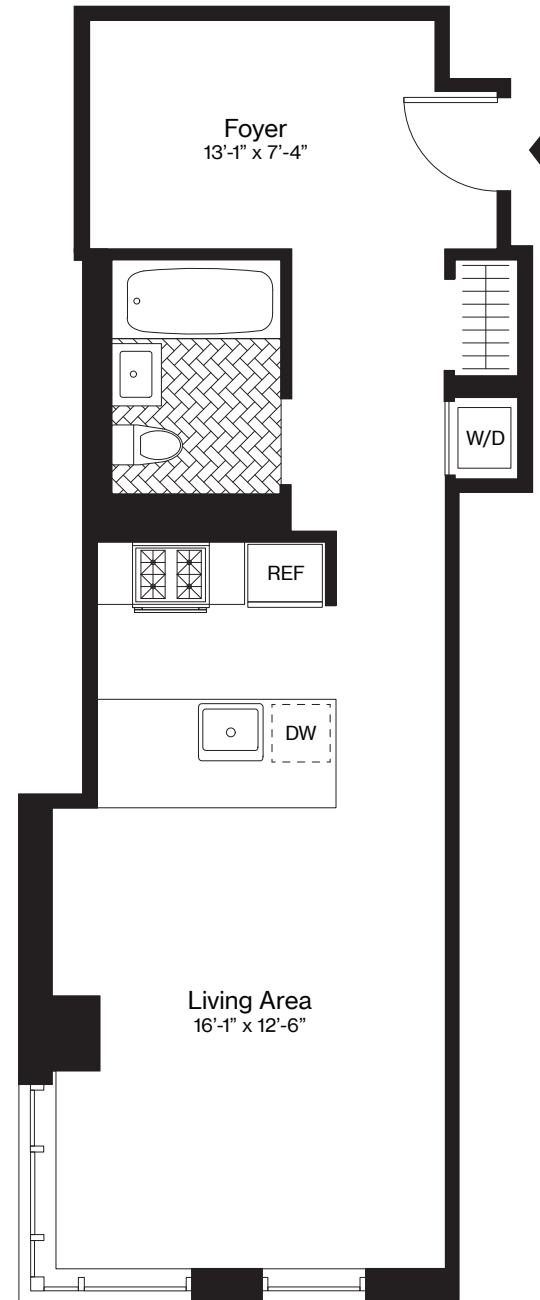

THE AMBERLY

H, Floor 6

Studio

1 Bathroom

594 Square Feet

The Amberly
120 Nassau St.
Brooklyn, NY
11201

Visit our Leasing Office:
718.246.1200
theamberlybk.com
info@theamberlybk.com