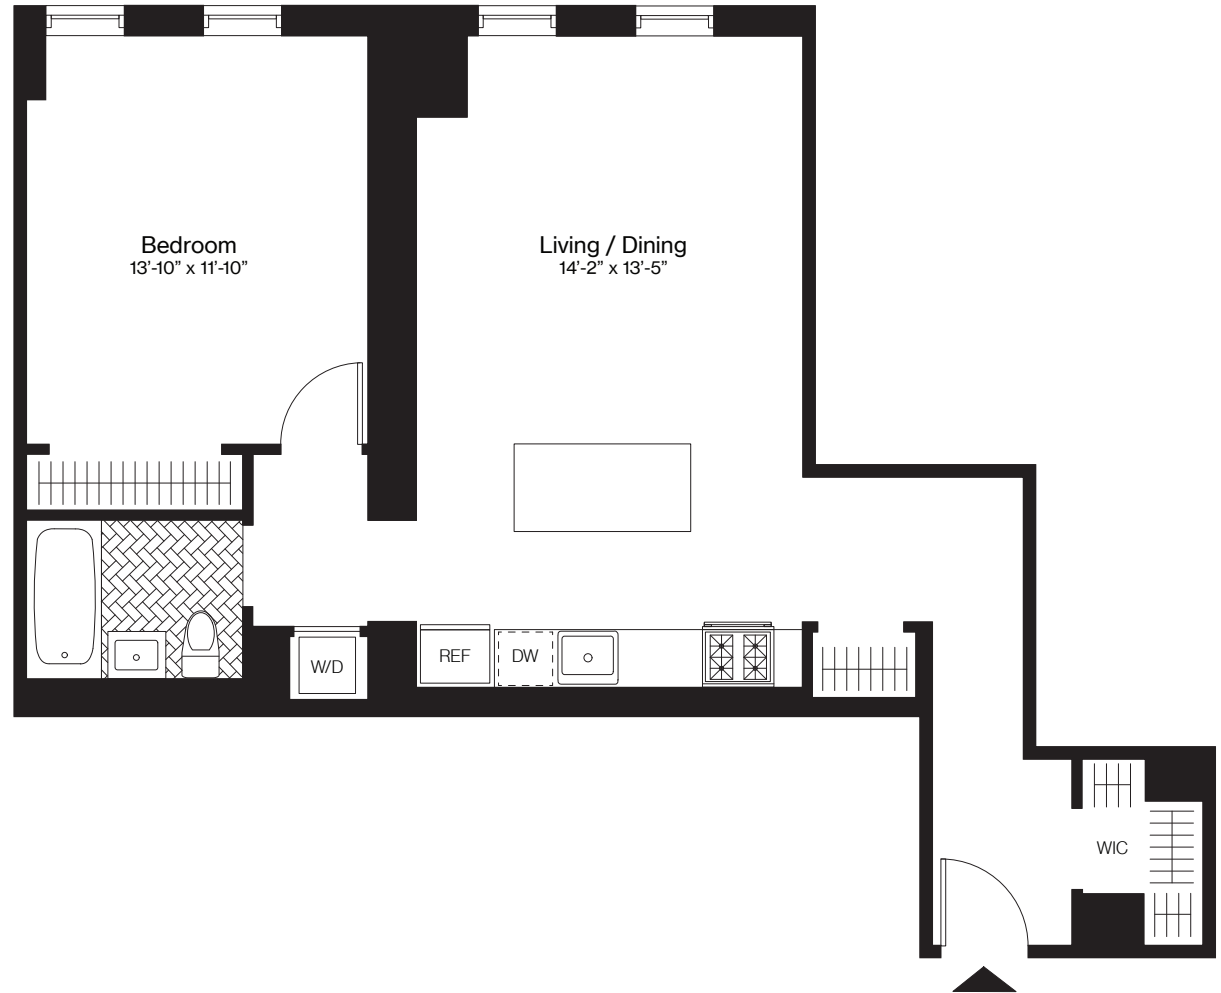

THE AMBERLY *A, Floor 4*

1 Bedroom

1 Bathroom

810 Square Feet

The Amberly
120 Nassau St.
Brooklyn, NY
11201

Visit our Leasing Office:
718.246.1200
theamberlybk.com
info@theamberlybk.com

ALL DIMENSIONS ARE APPROXIMATE AND SUBJECT TO NORMAL CONSTRUCTION VARIANCES AND TOLERANCES.