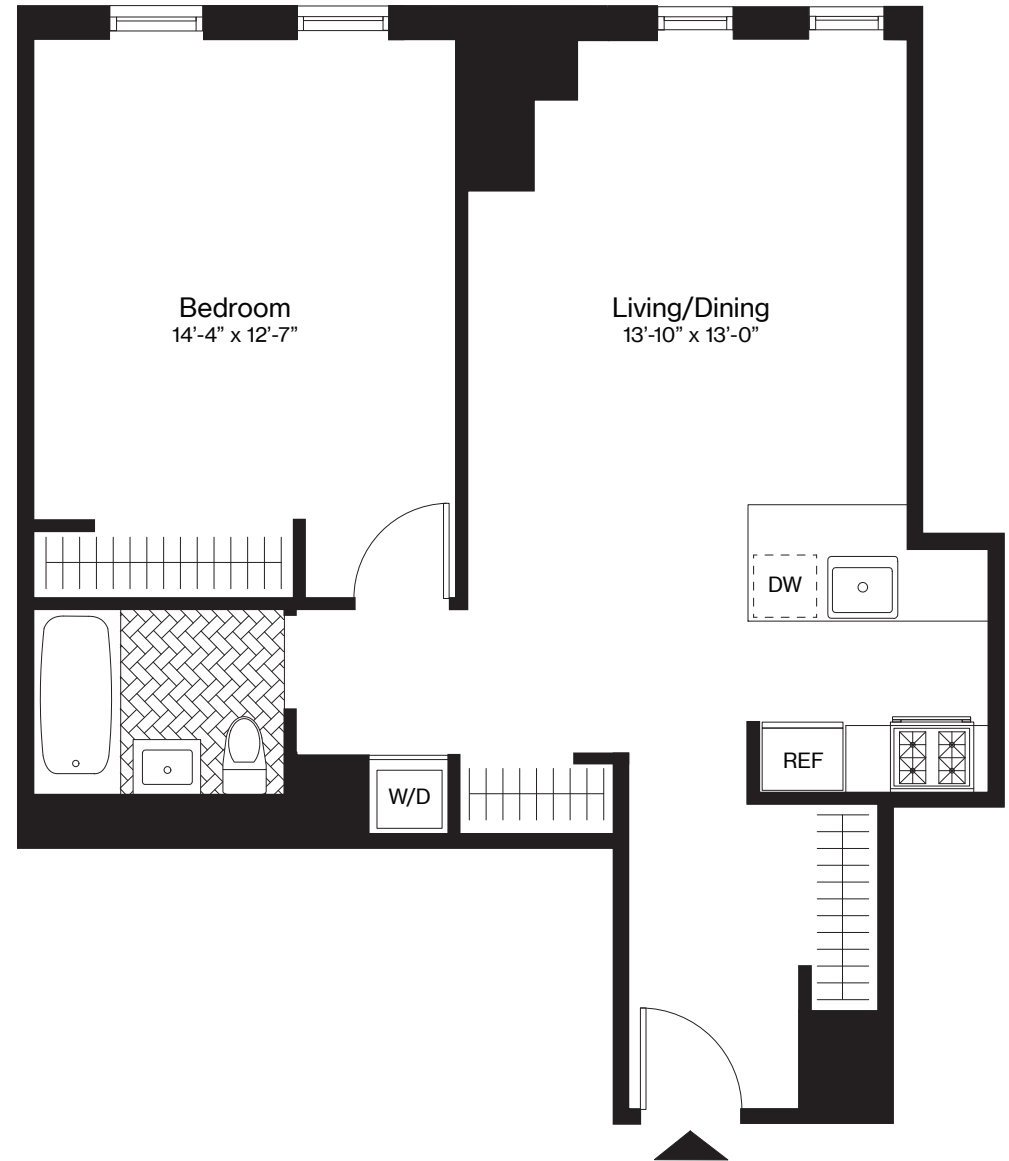

THE AMBERLY *A, Floor 13*

1 Bedroom

1 Bathroom

748 Square Feet

The Amberly
120 Nassau St.
Brooklyn, NY
11201

Visit our Leasing Office:
718.246.1200
theamberlybk.com
info@theamberlybk.com

 ALL DIMENSIONS ARE APPROXIMATE AND SUBJECT TO NORMAL CONSTRUCTION VARIANCES AND TOLERANCES.