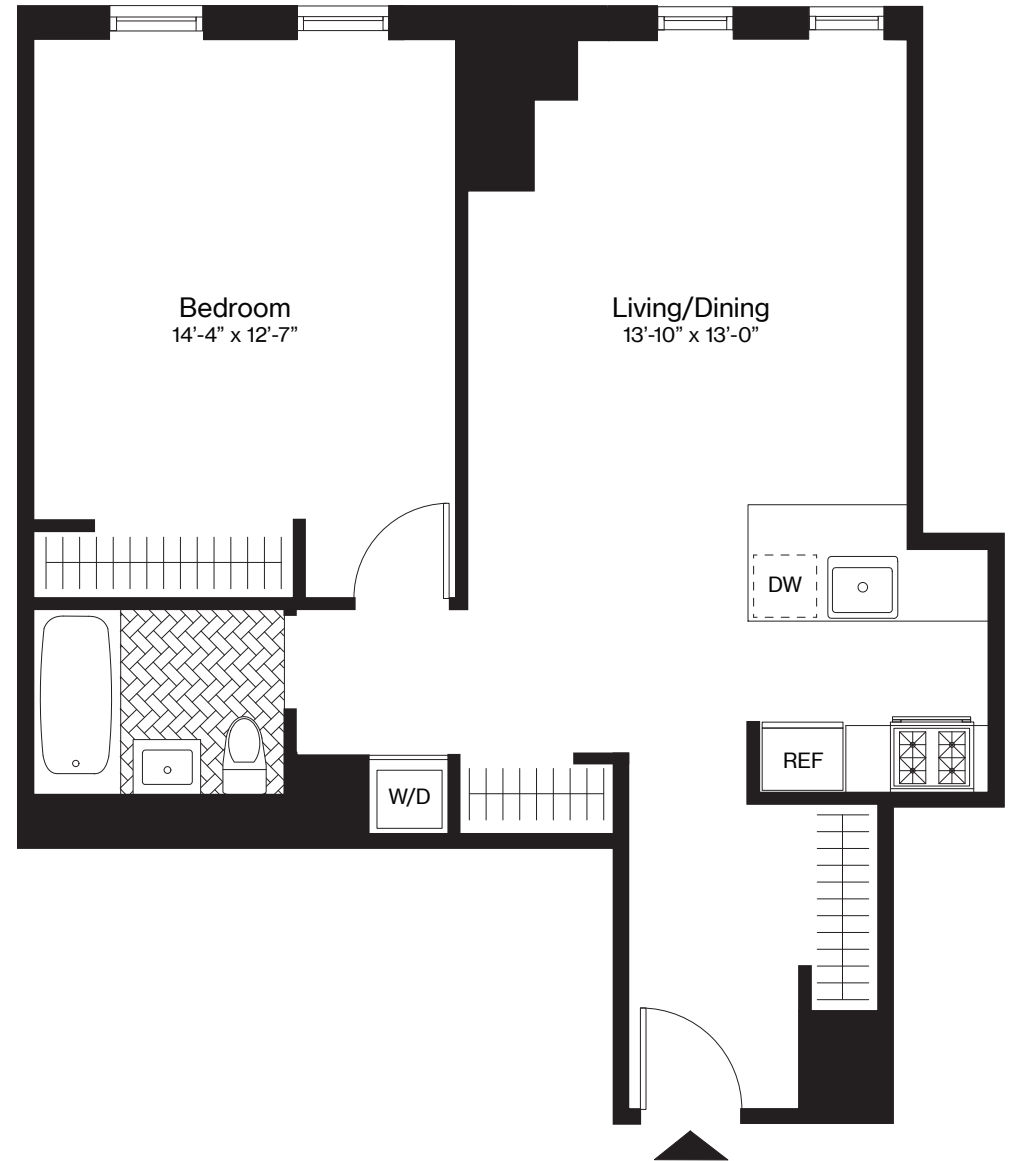

# THE AMBERLY

## *A, Floor 11*

1 Bedroom

1 Bathroom

748 Square Feet

The Amberly  
120 Nassau St.  
Brooklyn, NY  
11201

Visit our Leasing Office:  
718.246.1200  
theamberlybk.com  
info@theamberlybk.com

 ALL DIMENSIONS ARE APPROXIMATE AND SUBJECT TO NORMAL CONSTRUCTION VARIANCES AND TOLERANCES.