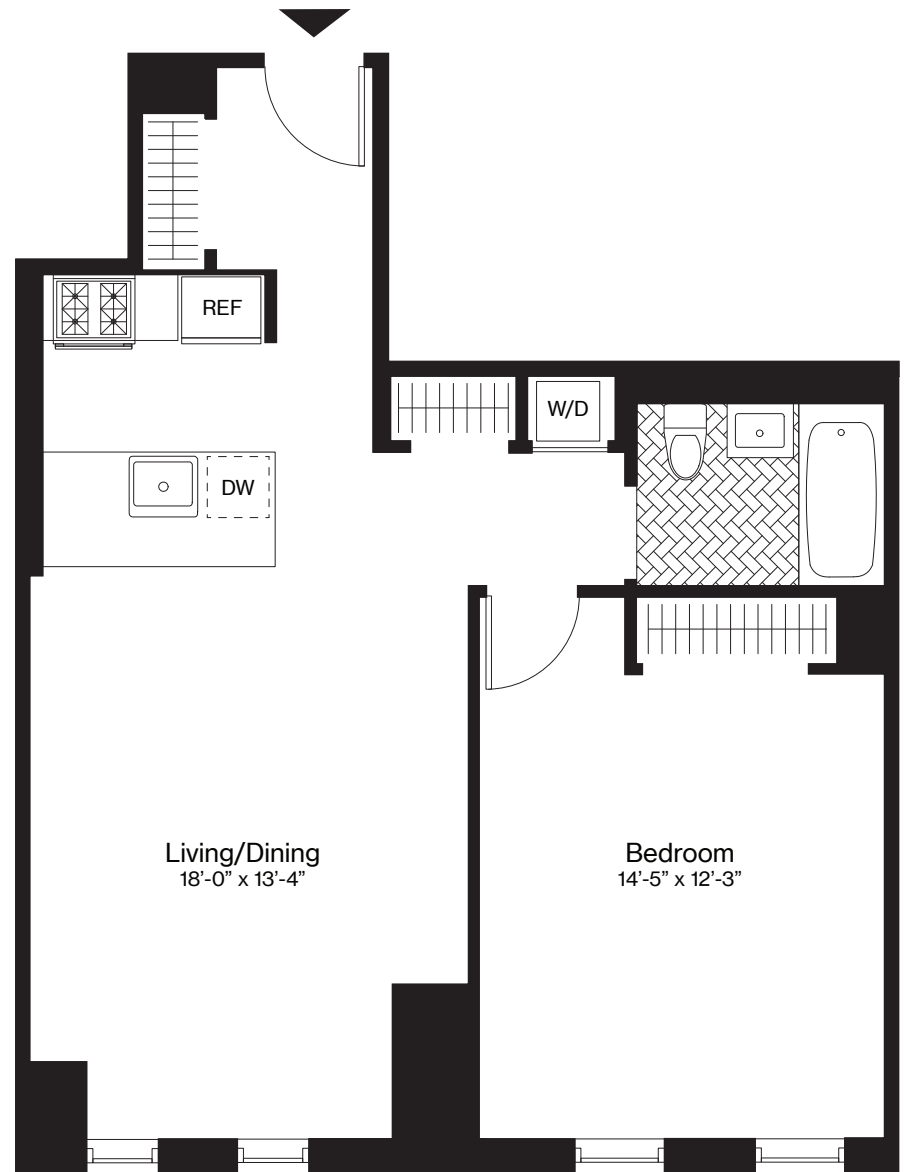

THE AMBERLY

F, Floor 8

1 Bedroom

1 Bathroom

742 Square Feet

The Amberly
120 Nassau St.
Brooklyn, NY
11201

Visit our Leasing Office:
718.246.1200
theamberlybk.com
info@theamberlybk.com

 ALL DIMENSIONS ARE APPROXIMATE AND SUBJECT TO NORMAL CONSTRUCTION VARIANCES AND TOLERANCES.