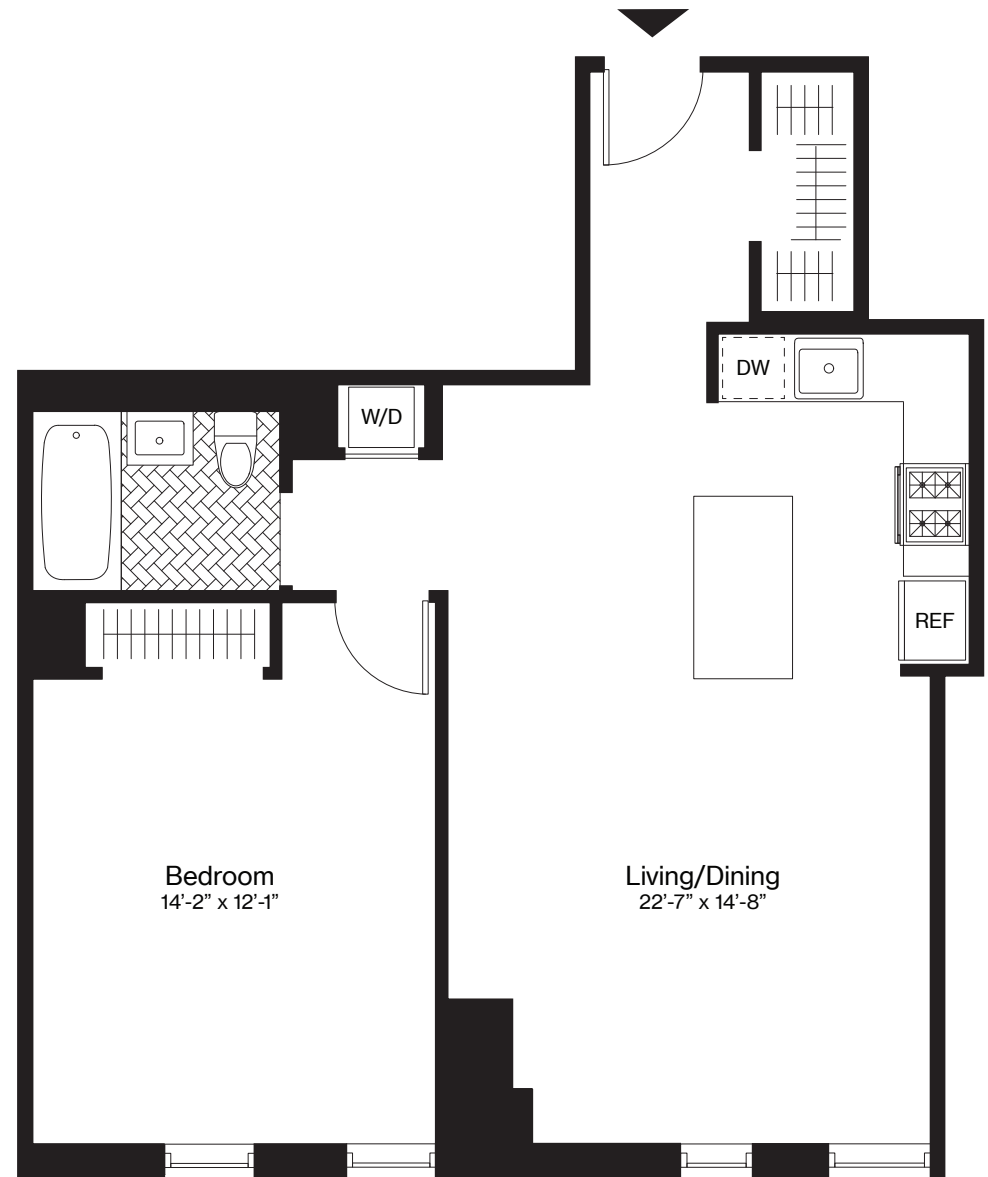

# THE AMBERLY

## *E, Floor 6*

1 Bedroom

1 Bathroom

781 Square Feet

The Amberly  
120 Nassau St.  
Brooklyn, NY  
11201

Visit our Leasing Office:  
718.246.1200  
theamberlybk.com  
info@theamberlybk.com

 ALL DIMENSIONS ARE APPROXIMATE AND SUBJECT TO NORMAL CONSTRUCTION VARIANCES AND TOLERANCES.