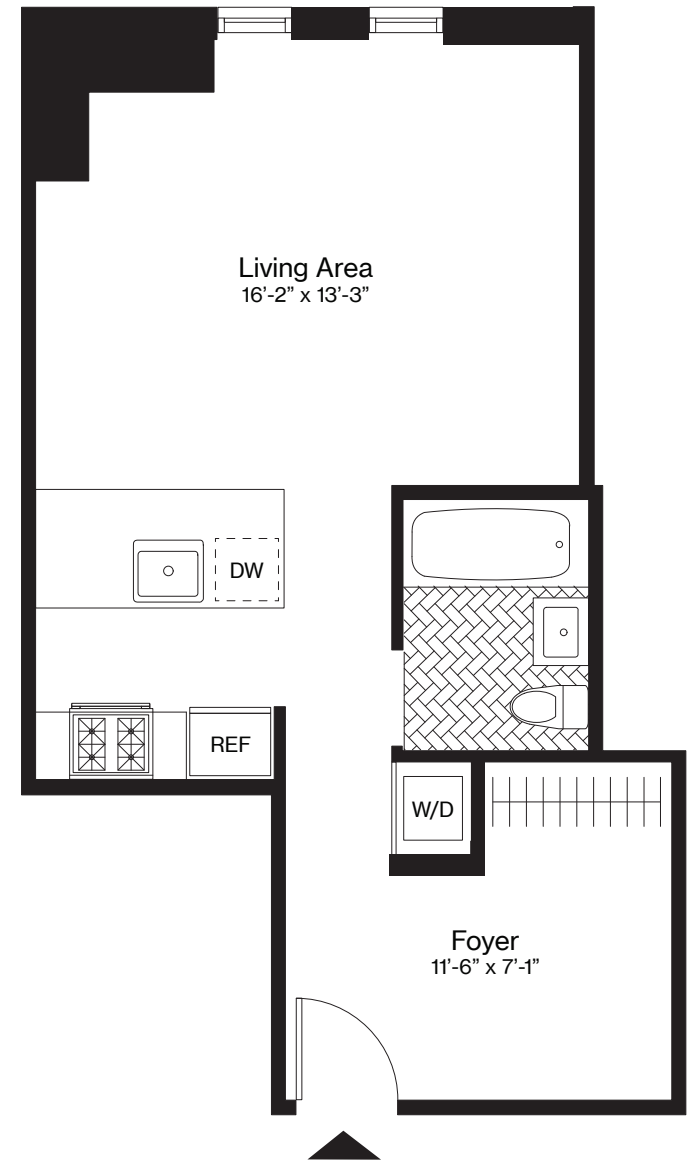

THE AMBERLY *A, Floor 31*

Studio

1 Bathroom

523 Square Feet

The Amberly
120 Nassau St.
Brooklyn, NY
11201

Visit our Leasing Office:
718.246.1200
theamberlybk.com
info@theamberlybk.com

 ALL DIMENSIONS ARE APPROXIMATE AND SUBJECT TO NORMAL CONSTRUCTION VARIANCES AND TOLERANCES.