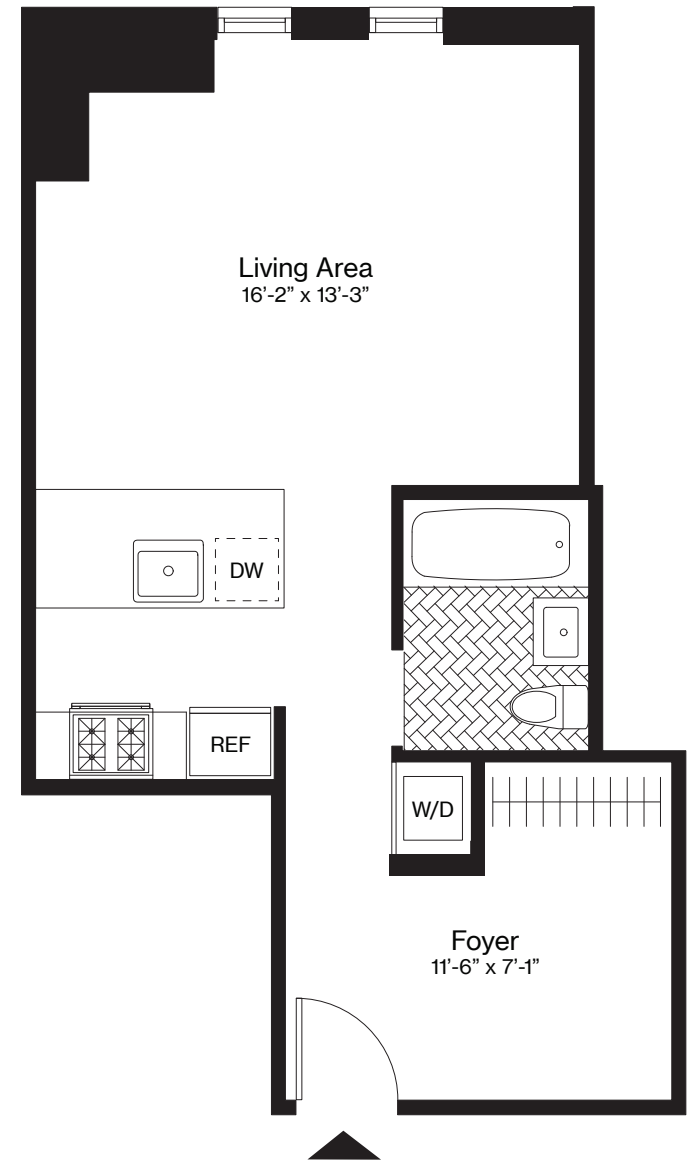

THE AMBERLY *A, Floor 28*

Studio

1 Bathroom

523 Square Feet

The Amberly
120 Nassau St.
Brooklyn, NY
11201

Visit our Leasing Office:
718.246.1200
theamberlybk.com
info@theamberlybk.com

 ALL DIMENSIONS ARE APPROXIMATE AND SUBJECT TO NORMAL CONSTRUCTION VARIANCES AND TOLERANCES.