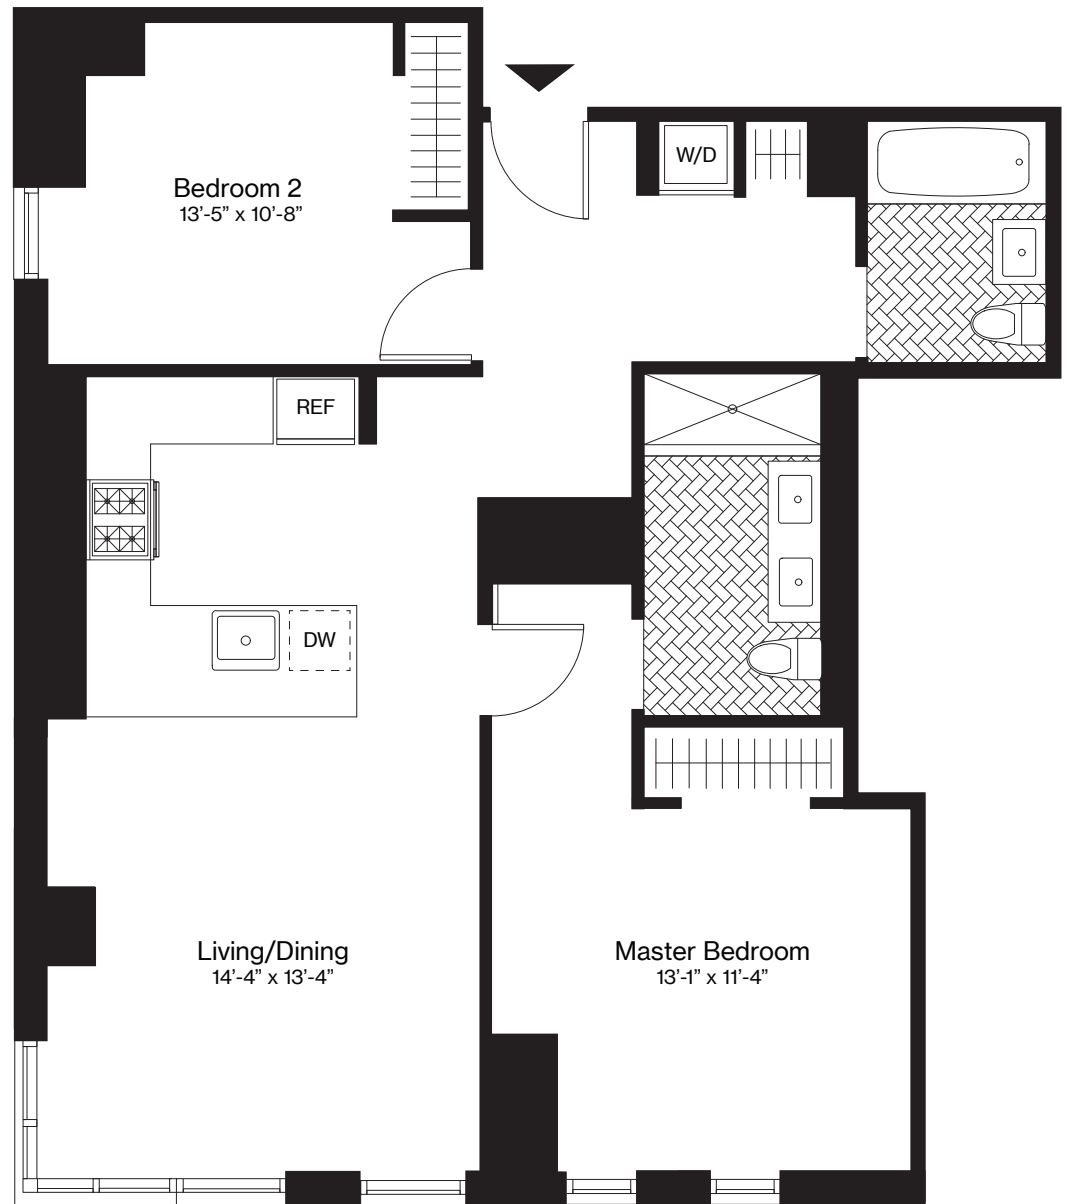

THE AMBERLY

F, Floor 24

2 Bedrooms

2 Bathrooms

999 Square Feet

The Amberly
120 Nassau St.
Brooklyn, NY
11201

Visit our Leasing Office:
718.246.1200
theamberlybk.com
info@theamberlybk.com