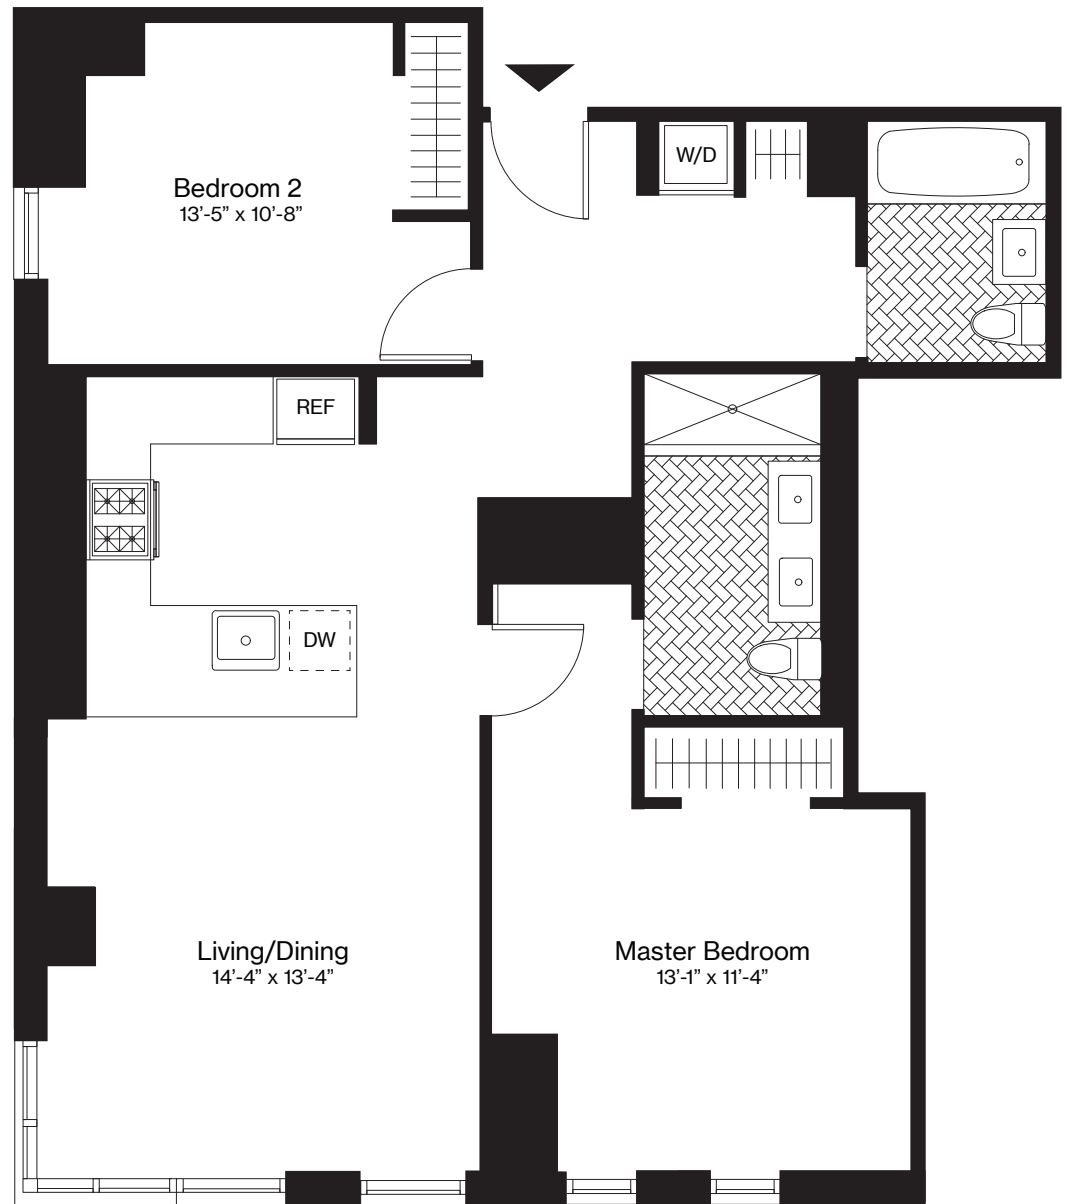

# THE AMBERLY

## *F, Floor 23*

2 Bedrooms

2 Bathrooms

999 Square Feet

The Amberly  
120 Nassau St.  
Brooklyn, NY  
11201

Visit our Leasing Office:  
718.246.1200  
theamberlybk.com  
info@theamberlybk.com

 ALL DIMENSIONS ARE APPROXIMATE AND SUBJECT TO NORMAL CONSTRUCTION VARIANCES AND TOLERANCES.