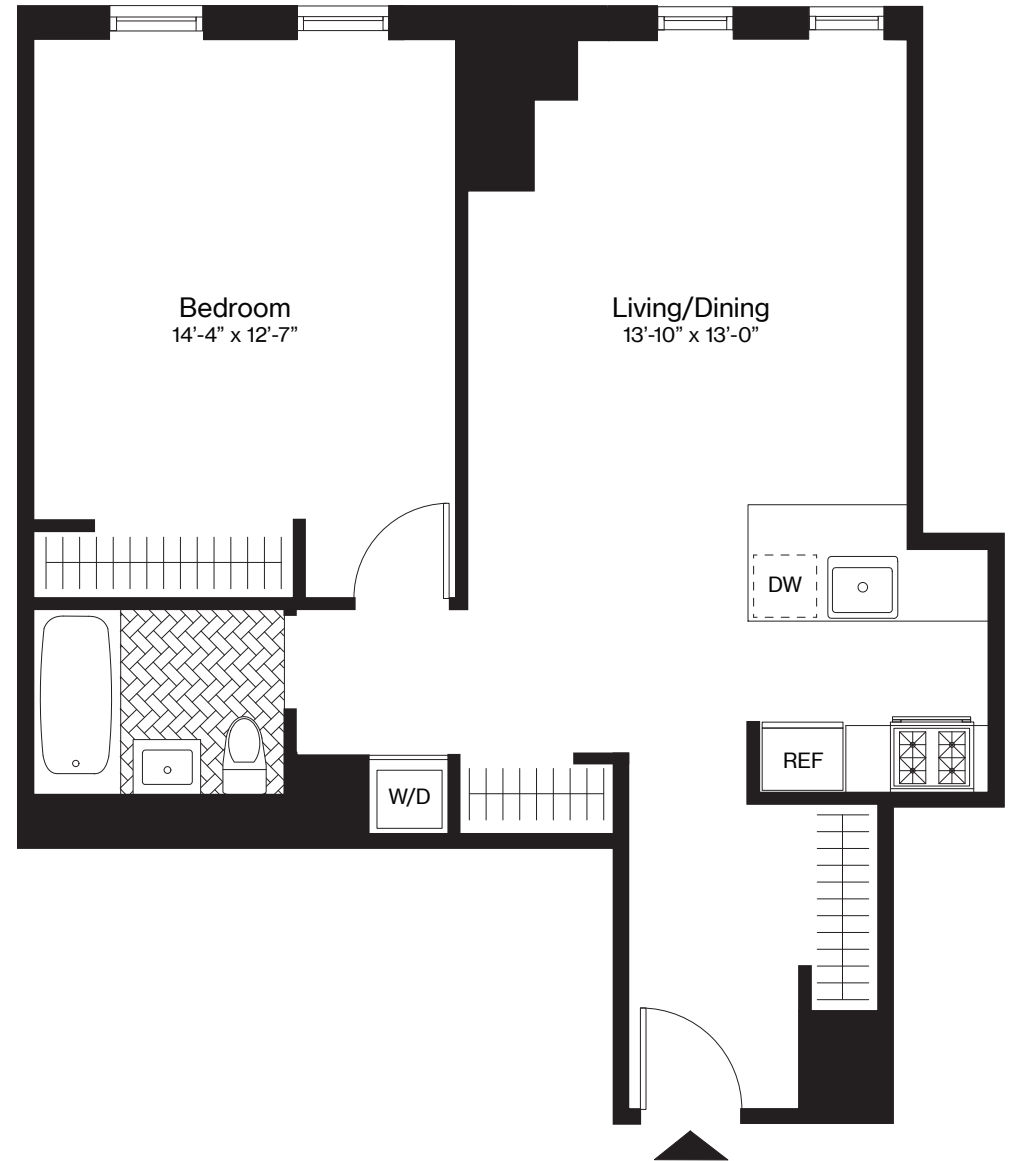

THE AMBERLY *A, Floor 21*

1 Bedroom

1 Bathroom

748 Square Feet

The Amberly
120 Nassau St.
Brooklyn, NY
11201

Visit our Leasing Office:
718.246.1200
theamberlybk.com
info@theamberlybk.com

 ALL DIMENSIONS ARE APPROXIMATE AND SUBJECT TO NORMAL CONSTRUCTION VARIANCES AND TOLERANCES.