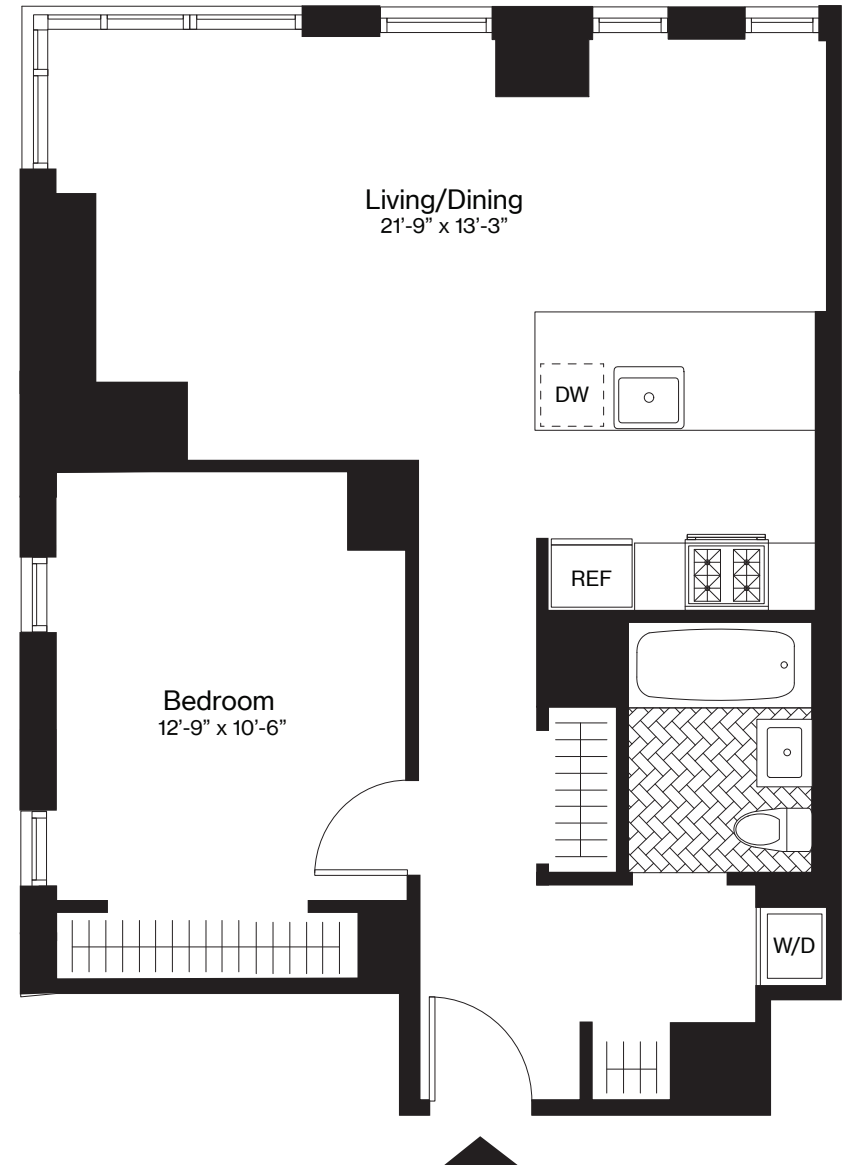

# THE AMBERLY

## *J, Floor 19*

1 Bedroom

1 Bathroom

754 Square Feet

The Amberly  
120 Nassau St.  
Brooklyn, NY  
11201

Visit our Leasing Office:  
718.246.1200  
theamberlybk.com  
info@theamberlybk.com

 ALL DIMENSIONS ARE APPROXIMATE AND SUBJECT TO NORMAL CONSTRUCTION VARIANCES AND TOLERANCES.