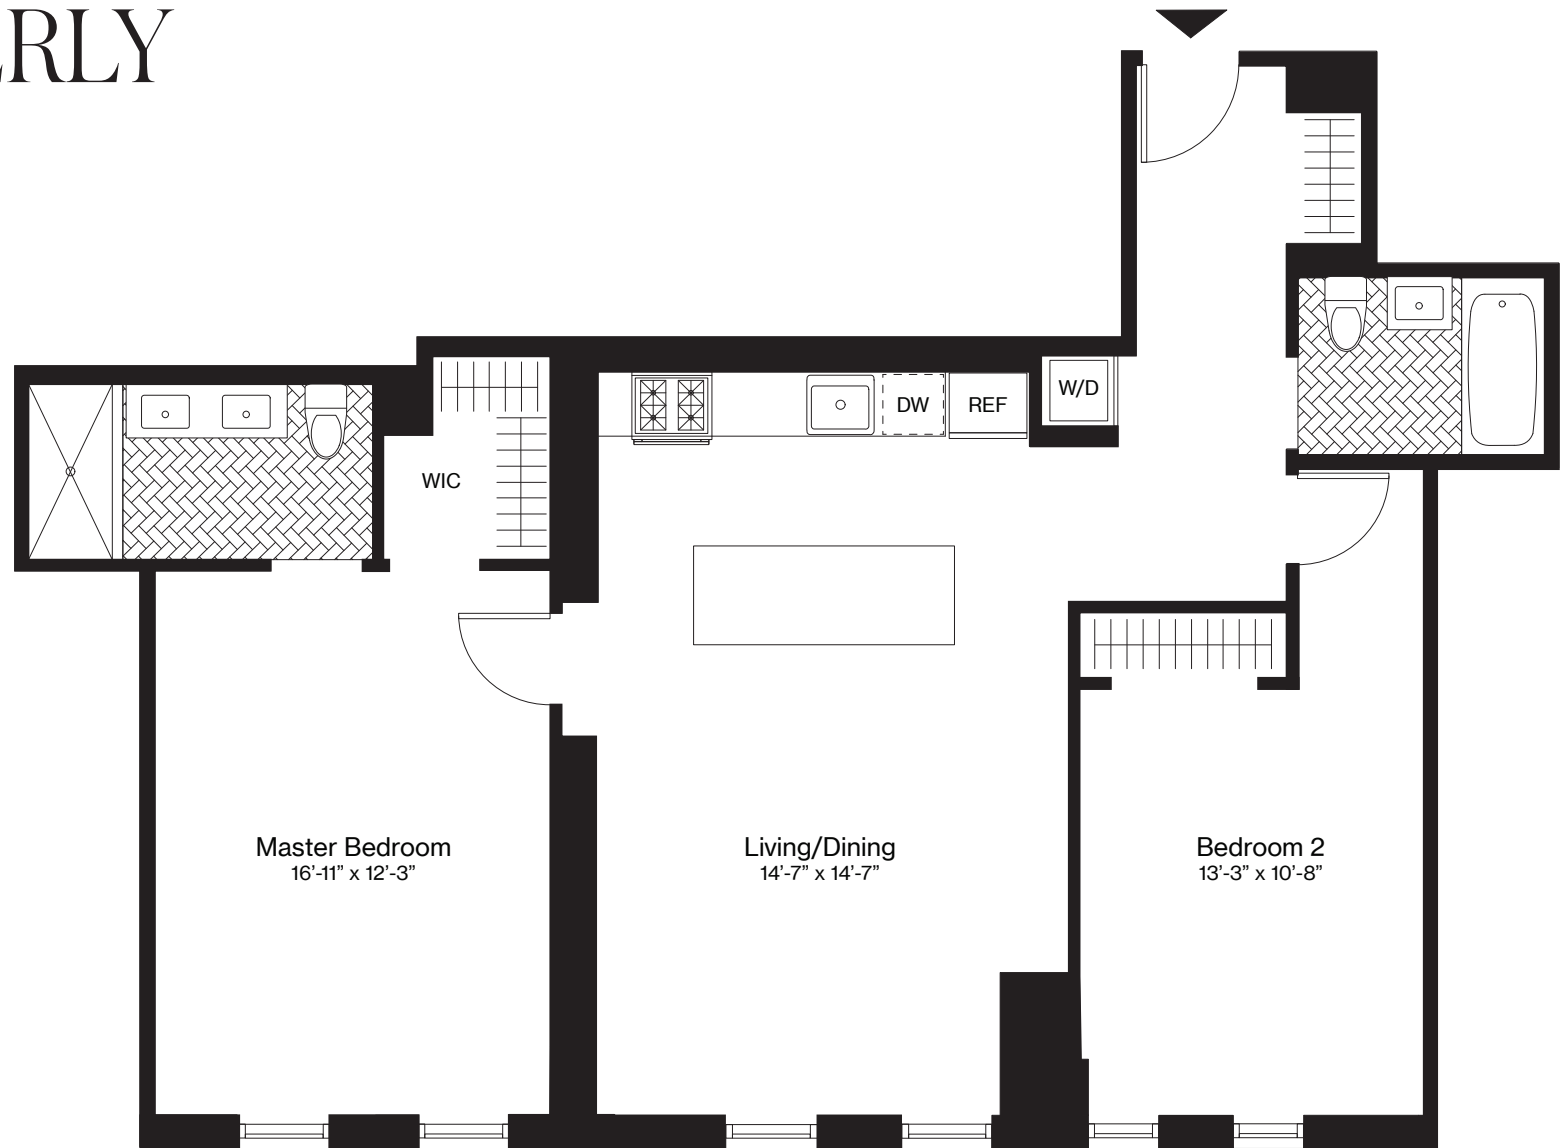

THE AMBERLY

F, Floor 19

2 Bedrooms

2 Bathrooms

1,092 Square Feet

The Amberly
120 Nassau St.
Brooklyn, NY
11201

Visit our Leasing Office:
718.246.1200
theamberlybk.com
info@theamberlybk.com

 ALL DIMENSIONS ARE APPROXIMATE AND SUBJECT TO NORMAL CONSTRUCTION VARIANCES AND TOLERANCES.