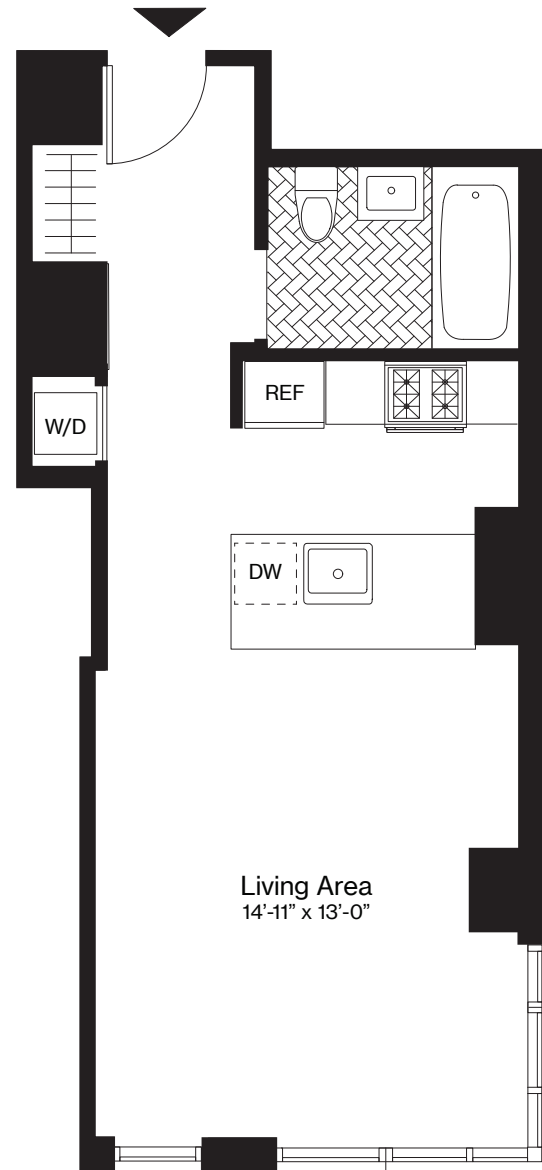

THE AMBERLY

D, Floor 19

Studio

1 Bathroom

482 Square Feet

The Amberly
120 Nassau St.
Brooklyn, NY
11201

Visit our Leasing Office:
718.246.1200
theamberlybk.com
info@theamberlybk.com

 ALL DIMENSIONS ARE APPROXIMATE AND SUBJECT TO NORMAL CONSTRUCTION VARIANCES AND TOLERANCES.