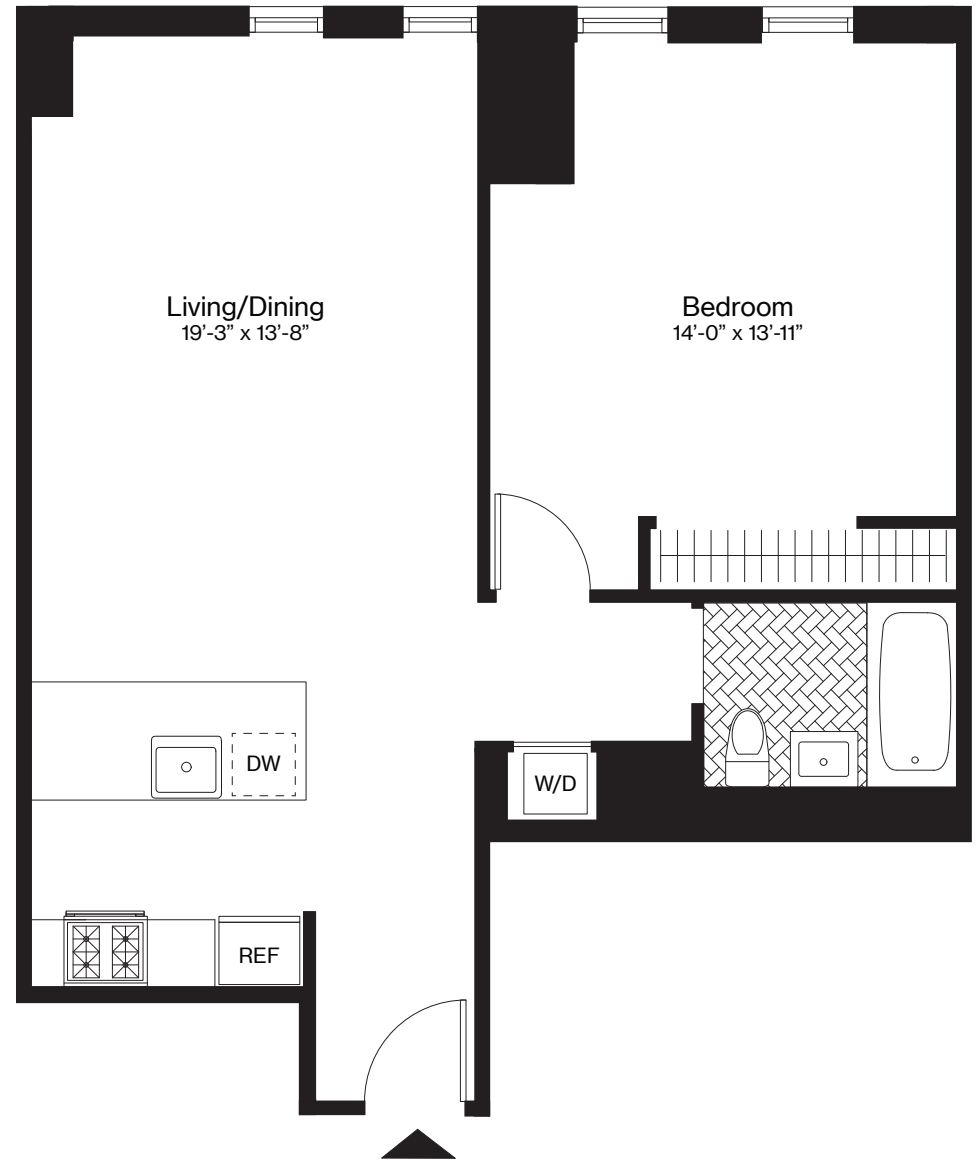

THE AMBERLY

K Floor 18

1 Bedroom

1 Bathroom

780 Square Feet

The Amberly
120 Nassau St.
Brooklyn, NY
11201

Visit our Leasing Office:
718.246.1200
theamberlybk.com
info@theamberlybk.com