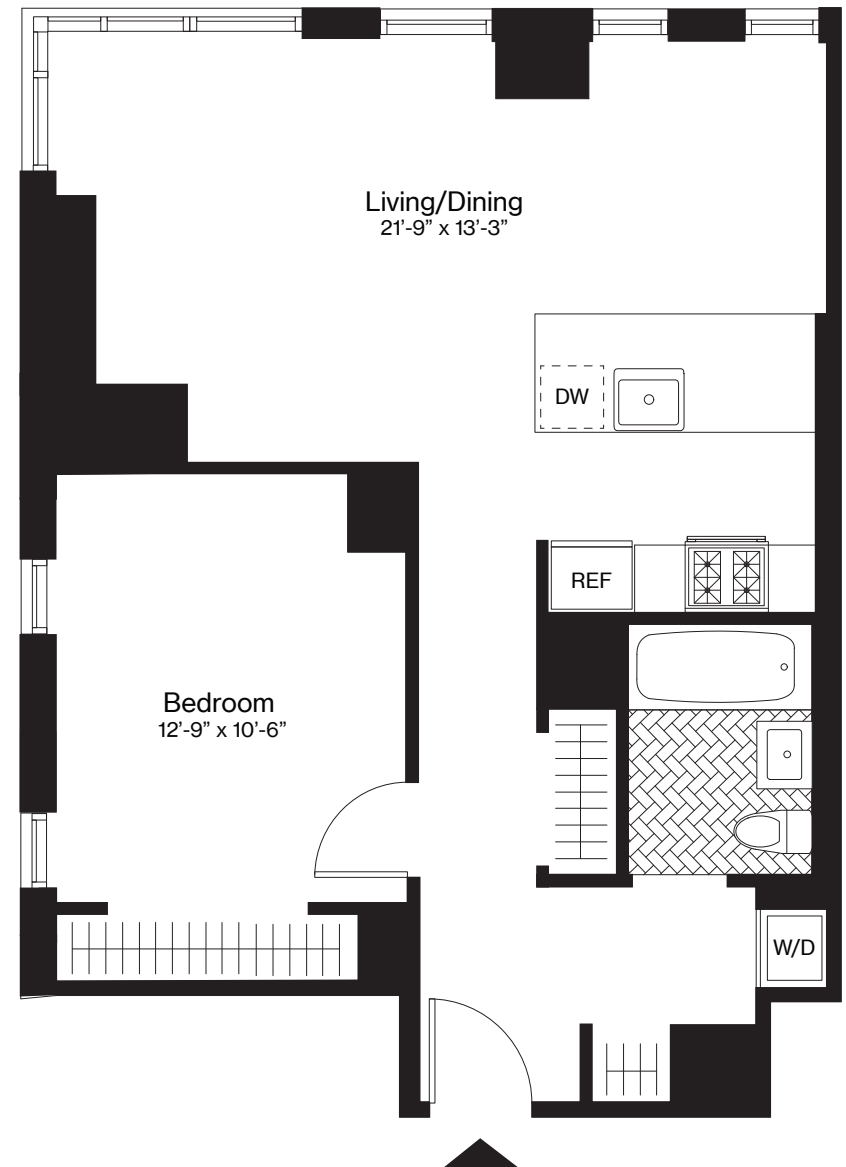

THE AMBERLY

J, Floor 18

1 Bedroom

1 Bathroom

754 Square Feet

The Amberly
120 Nassau St.
Brooklyn, NY
11201

Visit our Leasing Office:
718.246.1200
theamberlybk.com
info@theamberlybk.com

 ALL DIMENSIONS ARE APPROXIMATE AND SUBJECT TO NORMAL CONSTRUCTION VARIANCES AND TOLERANCES.