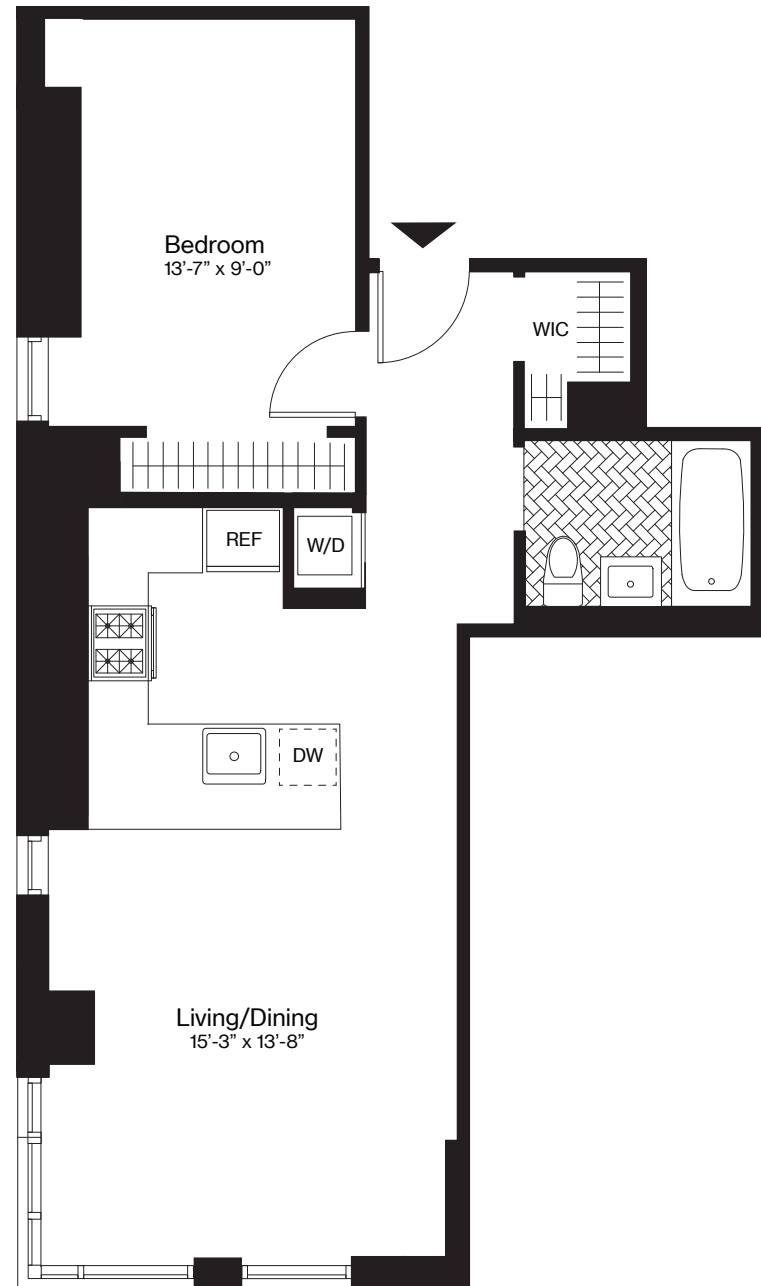

THE AMBERLY

H, Floor 18

1 Bedroom

1 Bathroom

702 Square Feet

The Amberly
120 Nassau St.
Brooklyn, NY
11201

Visit our Leasing Office:
718.246.1200
theamberlybk.com
info@theamberlybk.com