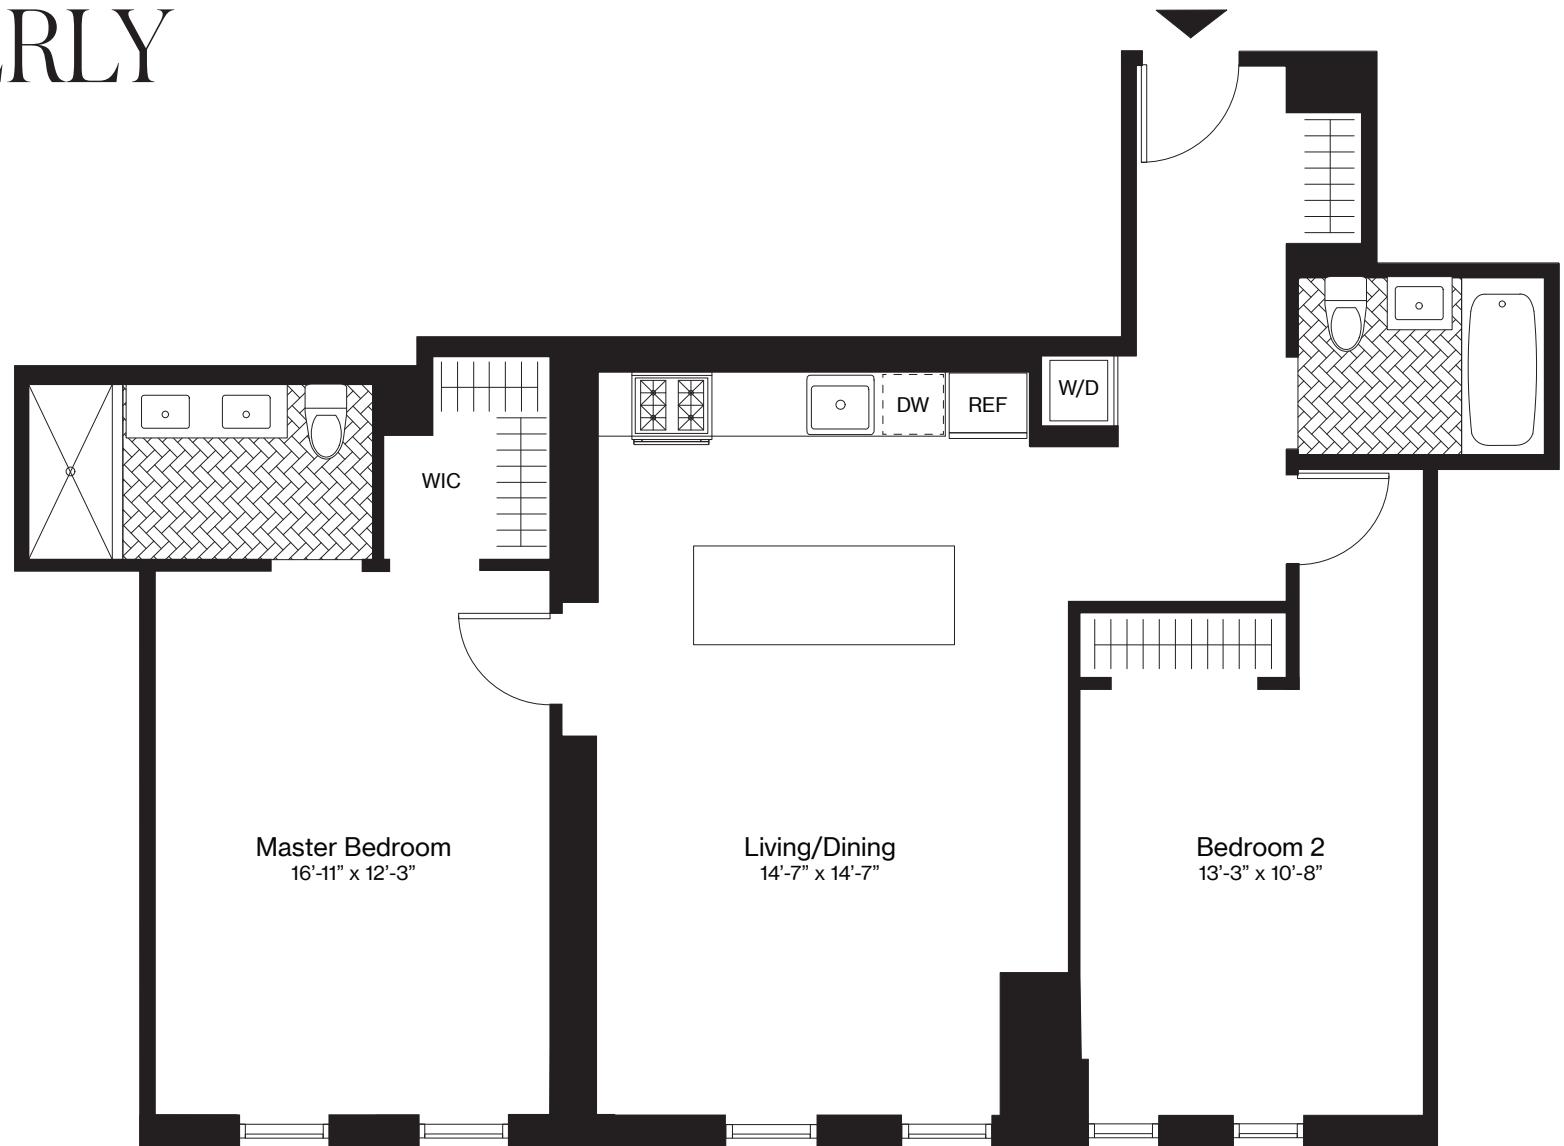

THE AMBERLY

F, Floor 18

2 Bedrooms

2 Bathrooms

1,092 Square Feet

The Amberly
120 Nassau St.
Brooklyn, NY
11201

Visit our Leasing Office:
718.246.1200
theamberlybk.com
info@theamberlybk.com

 ALL DIMENSIONS ARE APPROXIMATE AND SUBJECT TO NORMAL CONSTRUCTION VARIANCES AND TOLERANCES.