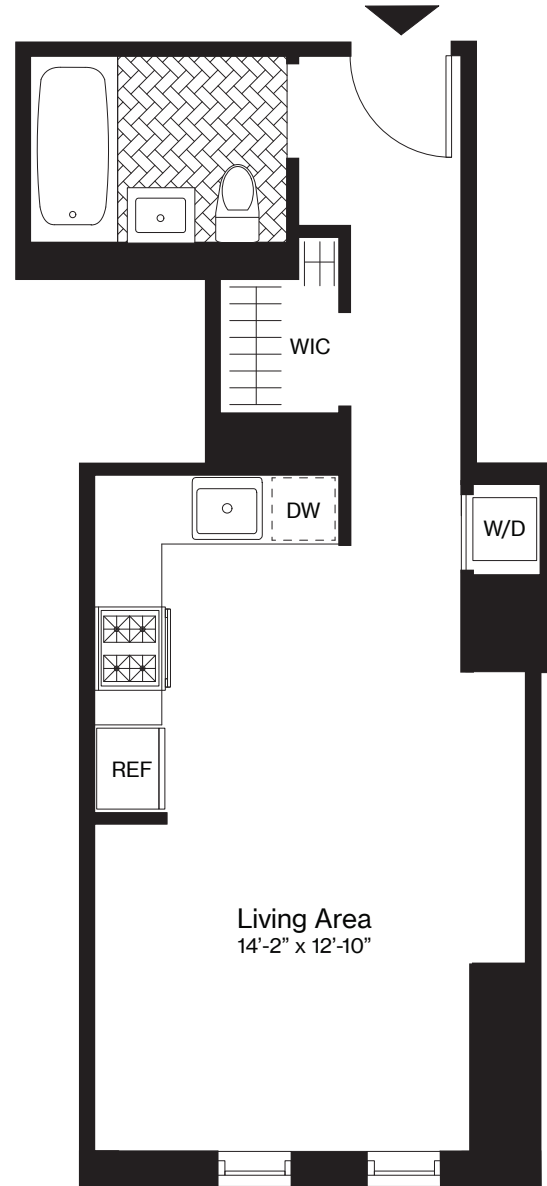

THE AMBERLY

E, Floor 18

Studio

1 Bathroom

416 Square Feet

The Amberly
120 Nassau St.
Brooklyn, NY
11201

Visit our Leasing Office:
718.246.1200
theamberlybk.com
info@theamberlybk.com

 ALL DIMENSIONS ARE APPROXIMATE AND SUBJECT TO NORMAL CONSTRUCTION VARIANCES AND TOLERANCES.