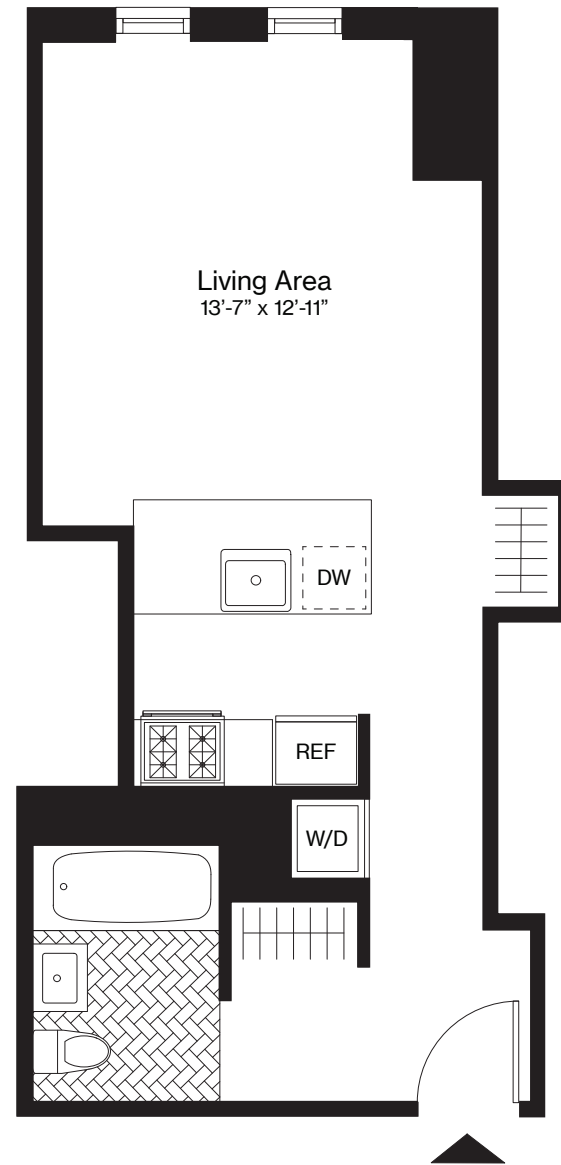

# THE AMBERLY

## *B, Floor 18*

Studio

1 Bathroom

448 Square Feet

The Amberly  
120 Nassau St.  
Brooklyn, NY  
11201

Visit our Leasing Office:  
718.246.1200  
theamberlybk.com  
info@theamberlybk.com

 ALL DIMENSIONS ARE APPROXIMATE AND SUBJECT TO NORMAL CONSTRUCTION VARIANCES AND TOLERANCES.