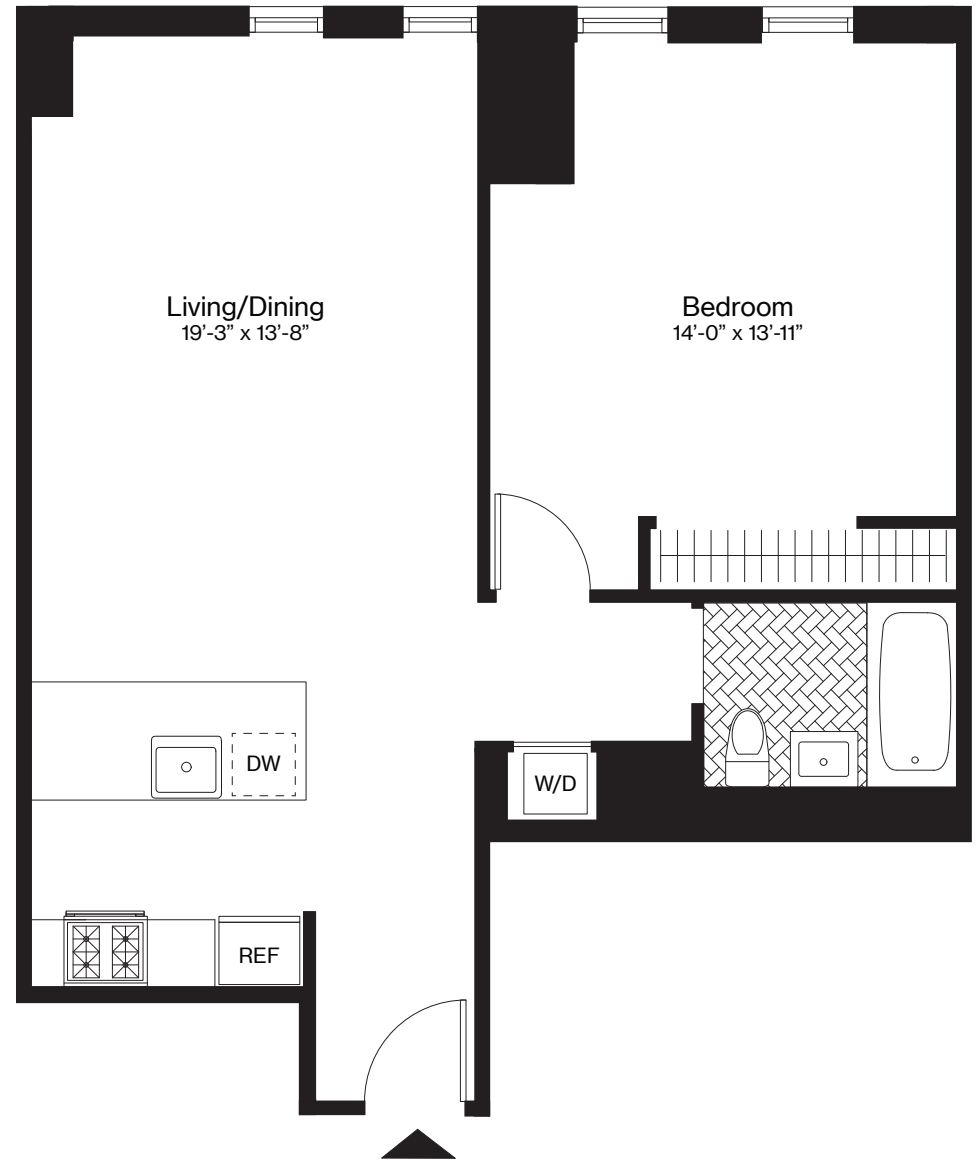

# THE AMBERLY

## *K Floor 17*

1 Bedroom

1 Bathroom

780 Square Feet

The Amberly  
120 Nassau St.  
Brooklyn, NY  
11201

Visit our Leasing Office:  
718.246.1200  
theamberlybk.com  
info@theamberlybk.com