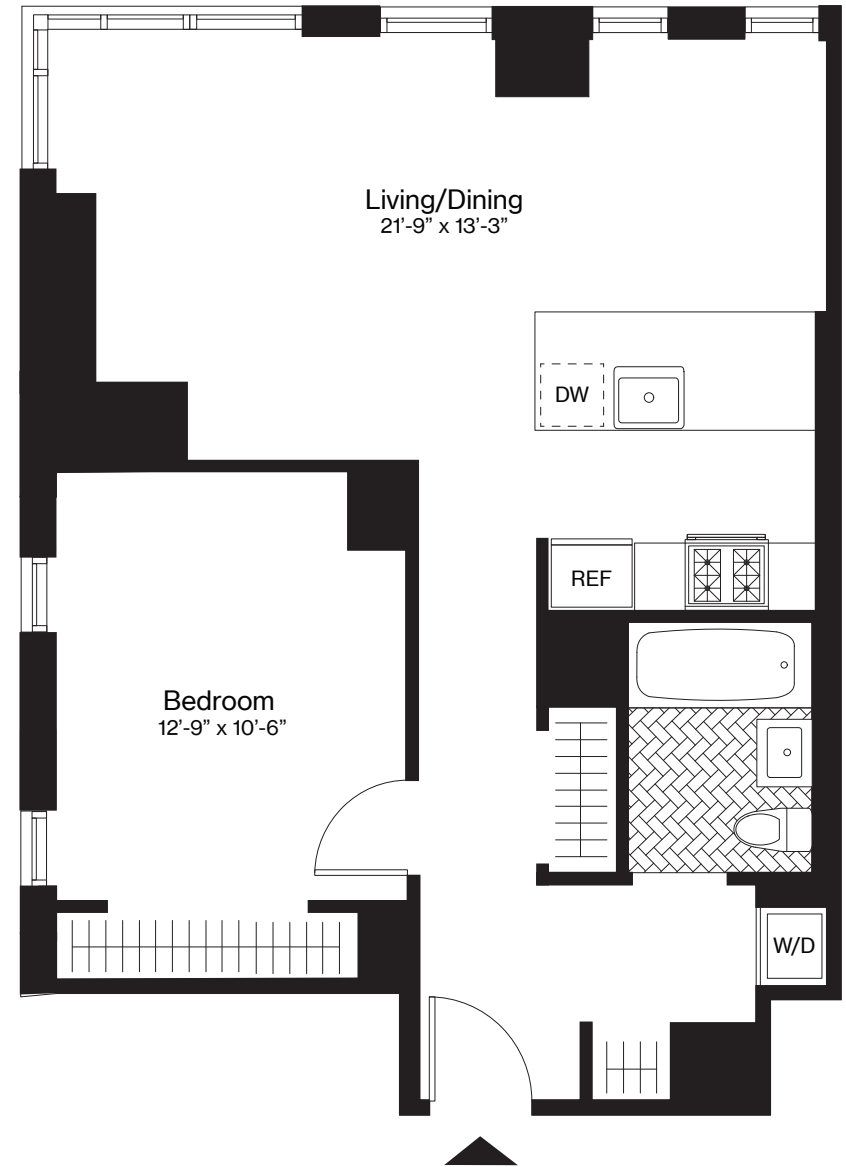

# THE AMBERLY

## *J, Floor 17*

1 Bedroom

1 Bathroom

754 Square Feet

The Amberly  
120 Nassau St.  
Brooklyn, NY  
11201

Visit our Leasing Office:  
718.246.1200  
theamberlybk.com  
info@theamberlybk.com

 ALL DIMENSIONS ARE APPROXIMATE AND SUBJECT TO NORMAL CONSTRUCTION VARIANCES AND TOLERANCES.