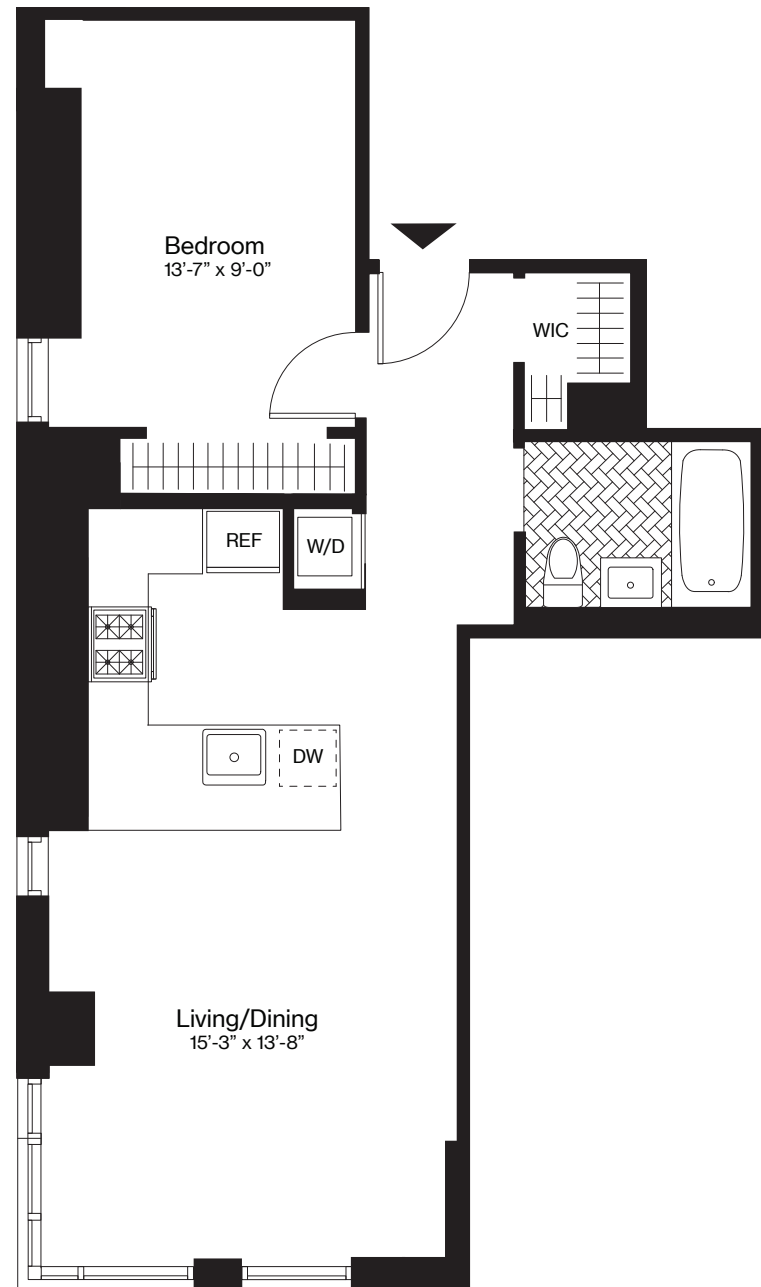

THE AMBERLY

H, Floor 17

1 Bedroom

1 Bathroom

702 Square Feet

The Amberly
120 Nassau St.
Brooklyn, NY
11201

Visit our Leasing Office:
718.246.1200
theamberlybk.com
info@theamberlybk.com