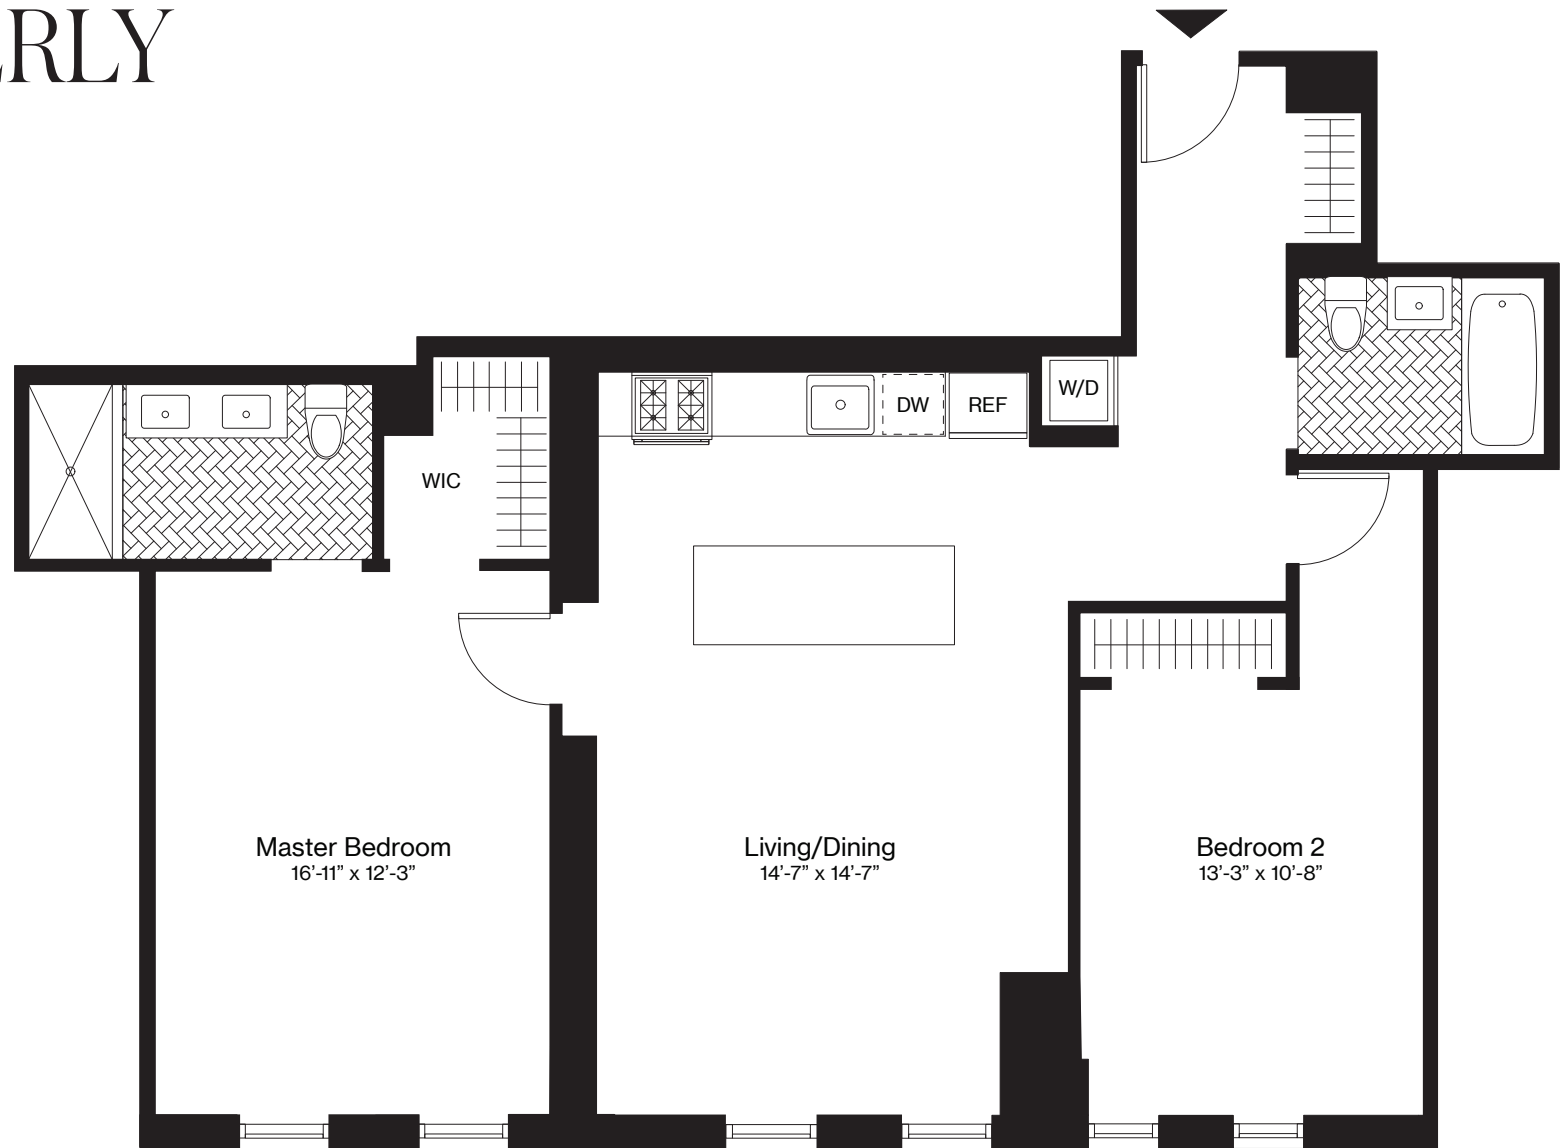

THE AMBERLY

F, Floor 17

2 Bedrooms

2 Bathrooms

1,092 Square Feet

The Amberly
120 Nassau St.
Brooklyn, NY
11201

Visit our Leasing Office:
718.246.1200
theamberlybk.com
info@theamberlybk.com

 ALL DIMENSIONS ARE APPROXIMATE AND SUBJECT TO NORMAL CONSTRUCTION VARIANCES AND TOLERANCES.