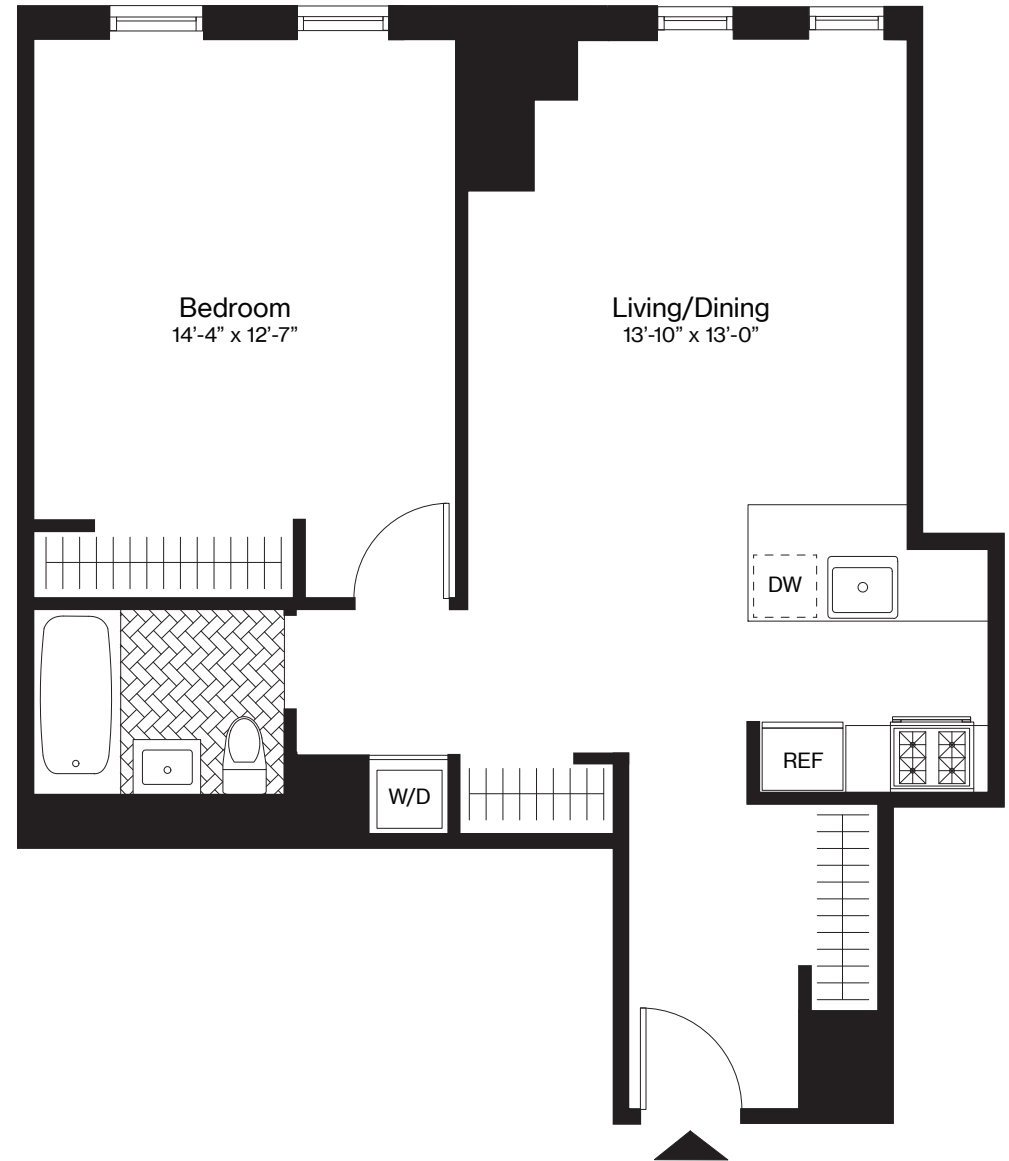

# THE AMBERLY *A, Floor 17*

1 Bedroom

1 Bathroom

748 Square Feet

The Amberly  
120 Nassau St.  
Brooklyn, NY  
11201

Visit our Leasing Office:  
718.246.1200  
theamberlybk.com  
info@theamberlybk.com

 ALL DIMENSIONS ARE APPROXIMATE AND SUBJECT TO NORMAL CONSTRUCTION VARIANCES AND TOLERANCES.