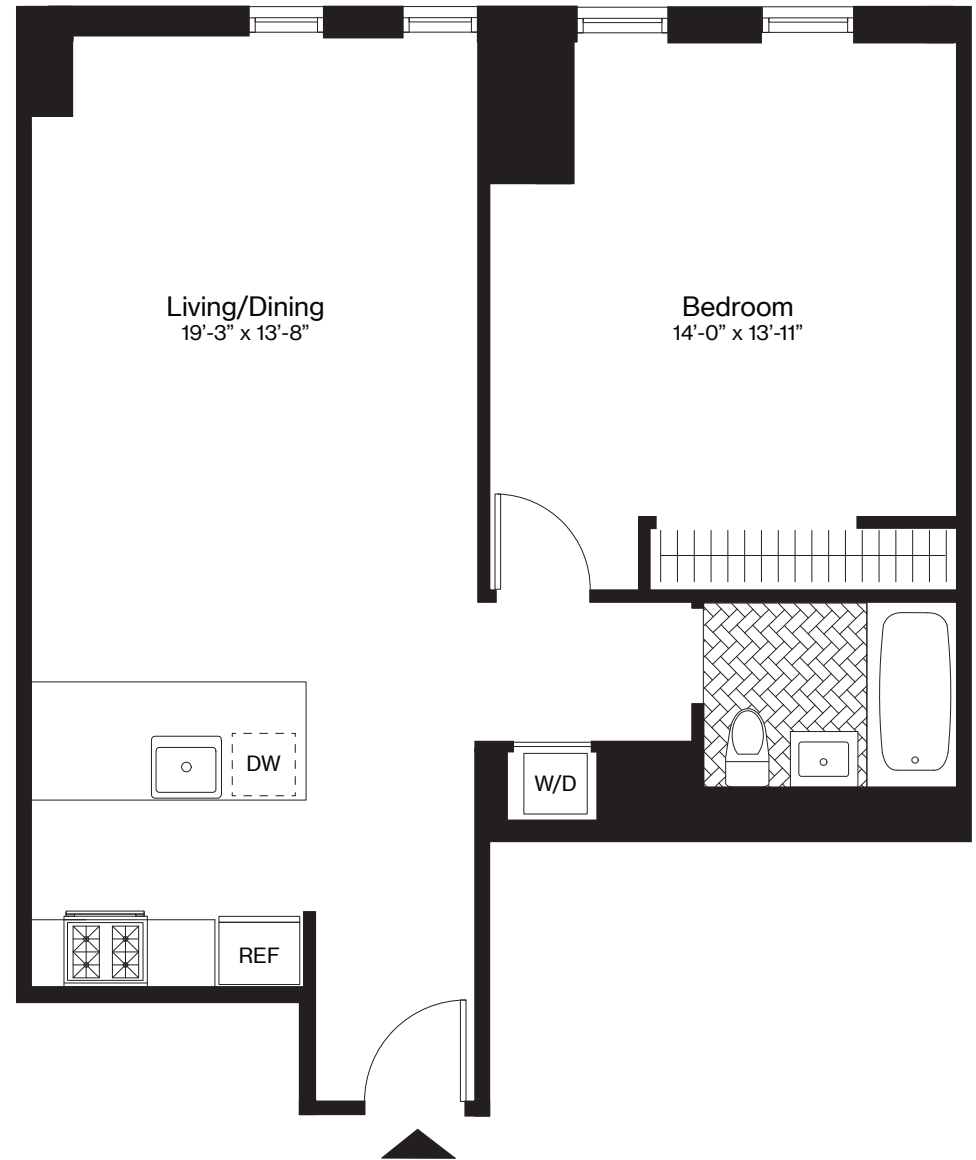

THE AMBERLY

K Floor 15

1 Bedroom

1 Bathroom

780 Square Feet

The Amberly
120 Nassau St.
Brooklyn, NY
11201

Visit our Leasing Office:
718.246.1200
theamberlybk.com
info@theamberlybk.com