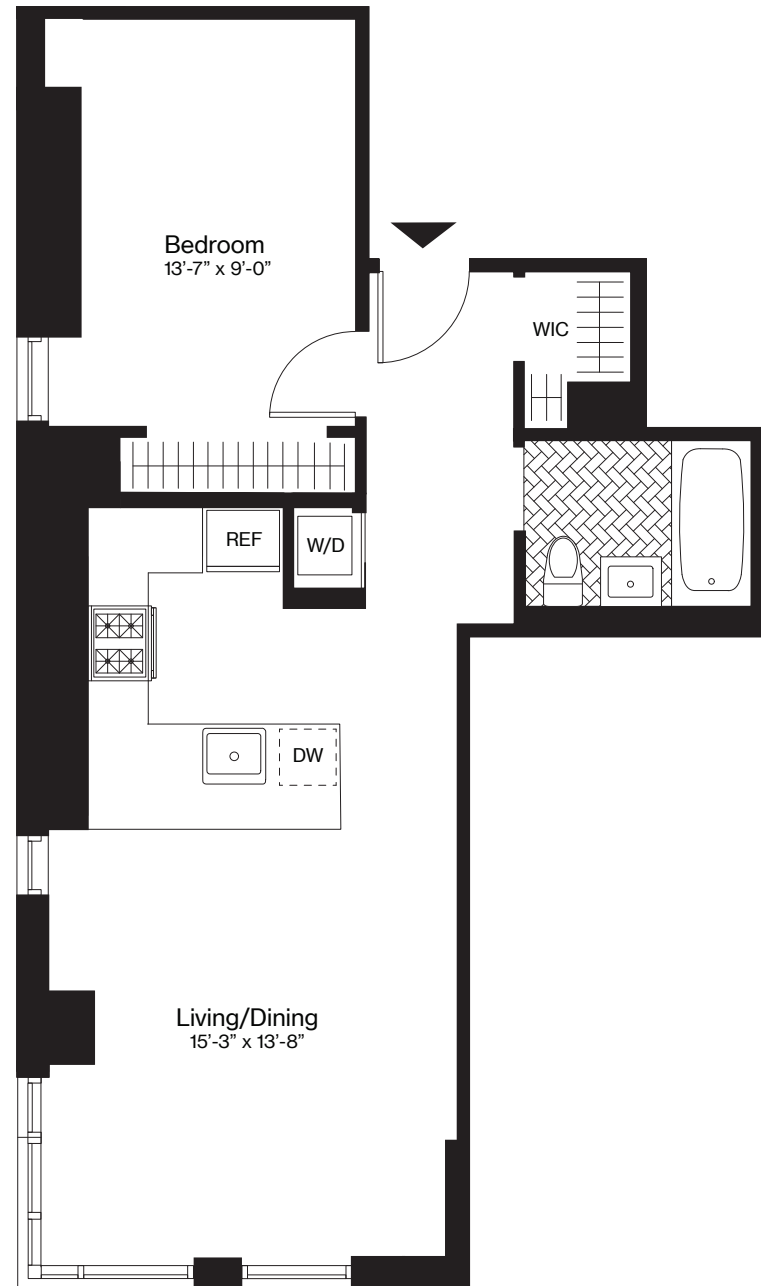

# THE AMBERLY

## *H, Floor 15*

1 Bedroom

1 Bathroom

702 Square Feet

The Amberly  
120 Nassau St.  
Brooklyn, NY  
11201

Visit our Leasing Office:  
718.246.1200  
theamberlybk.com  
info@theamberlybk.com