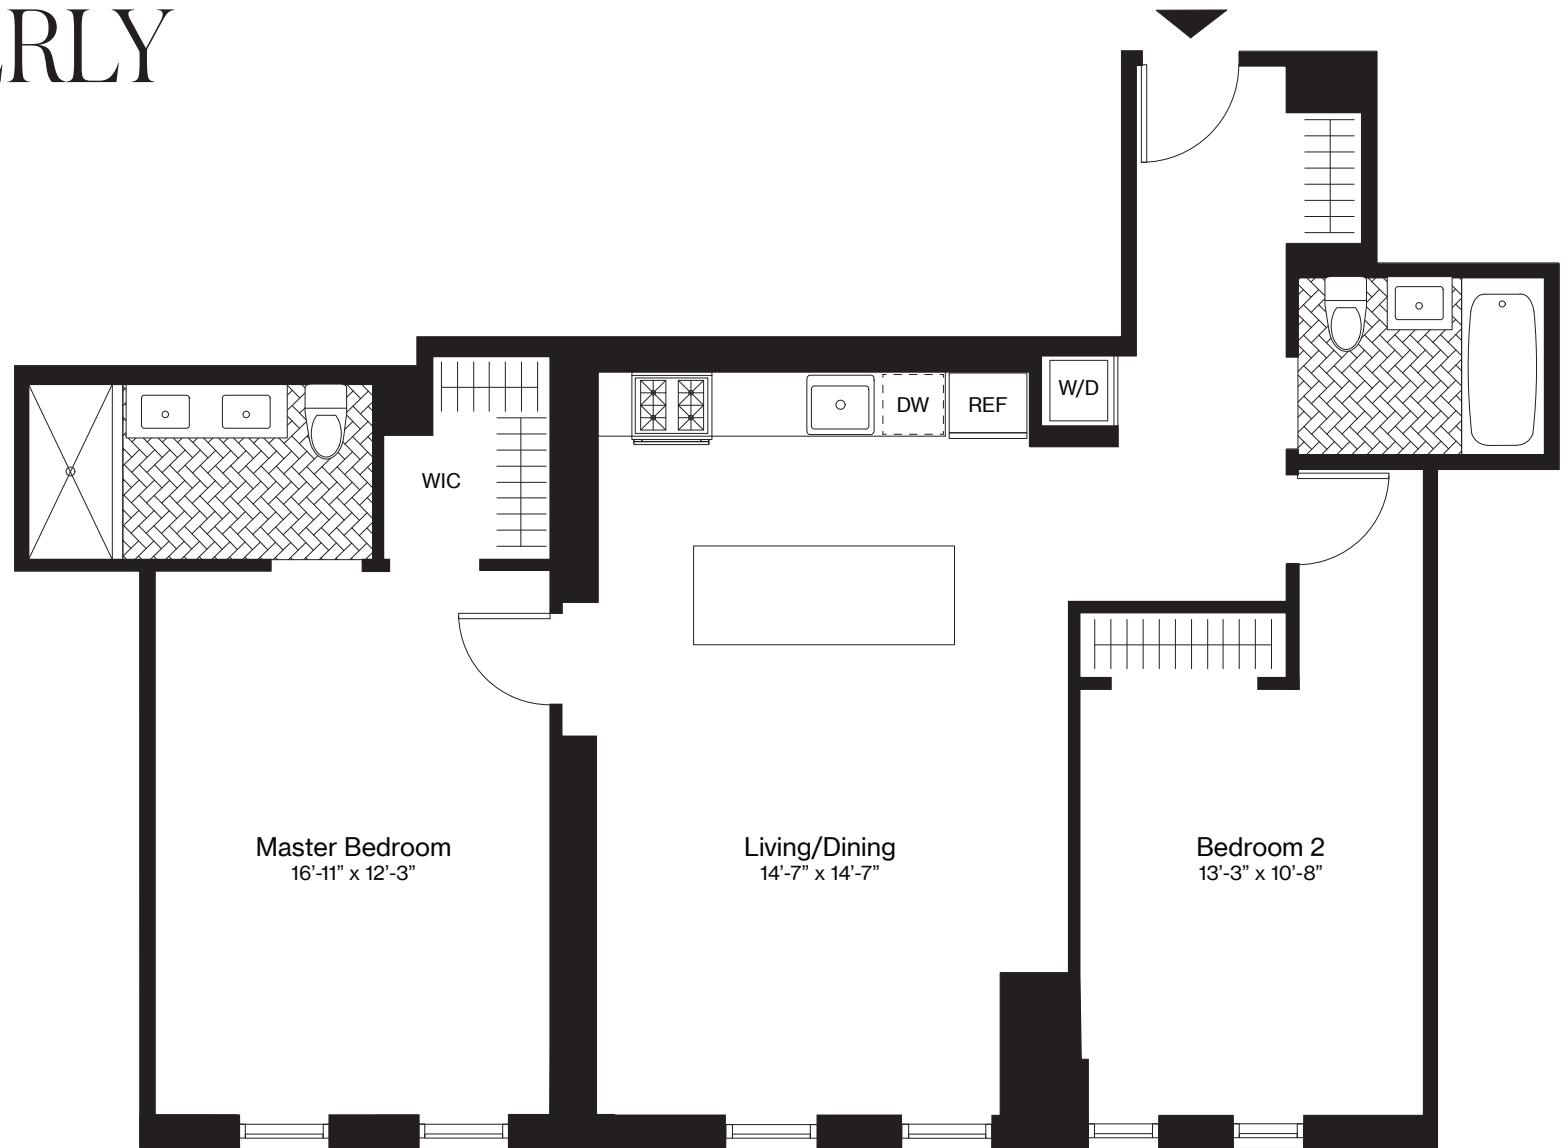

# THE AMBERLY

## *F, Floor 15*

2 Bedrooms

2 Bathrooms

1,092 Square Feet

The Amberly  
120 Nassau St.  
Brooklyn, NY  
11201

Visit our Leasing Office:  
718.246.1200  
theamberlybk.com  
info@theamberlybk.com

 ALL DIMENSIONS ARE APPROXIMATE AND SUBJECT TO NORMAL CONSTRUCTION VARIANCES AND TOLERANCES.