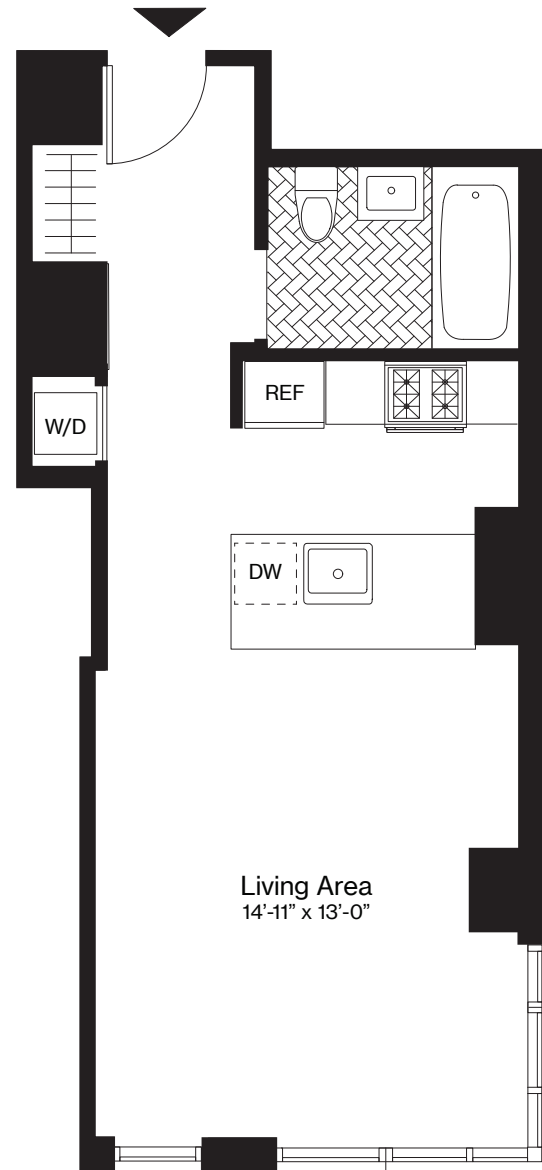

THE AMBERLY *D, Floor 15*

Studio

1 Bathroom

482 Square Feet

The Amberly
120 Nassau St.
Brooklyn, NY
11201

Visit our Leasing Office:
718.246.1200
theamberlybk.com
info@theamberlybk.com