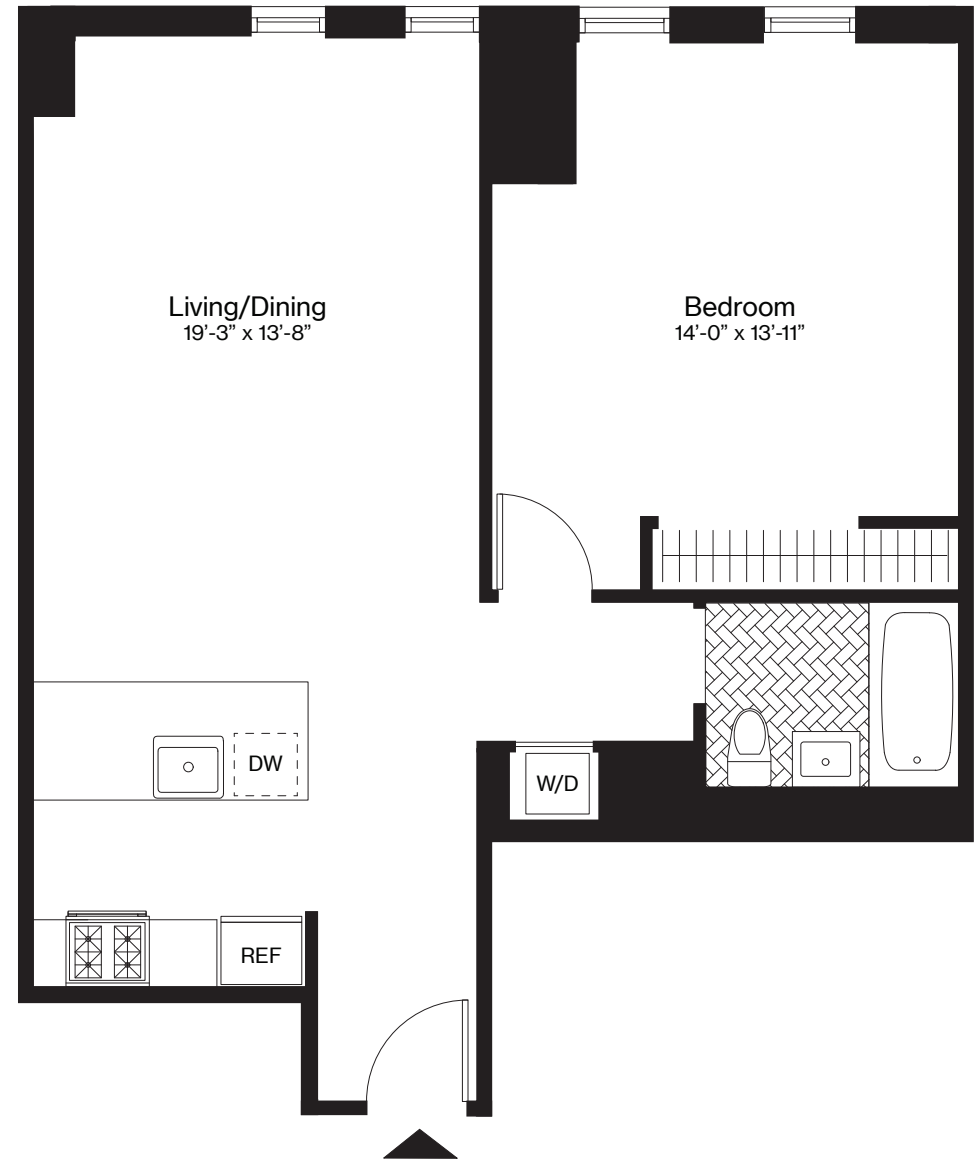

# THE AMBERLY

## *K Floor 14*

1 Bedroom

1 Bathroom

780 Square Feet

The Amberly  
120 Nassau St.  
Brooklyn, NY  
11201

Visit our Leasing Office:  
718.246.1200  
theamberlybk.com  
info@theamberlybk.com