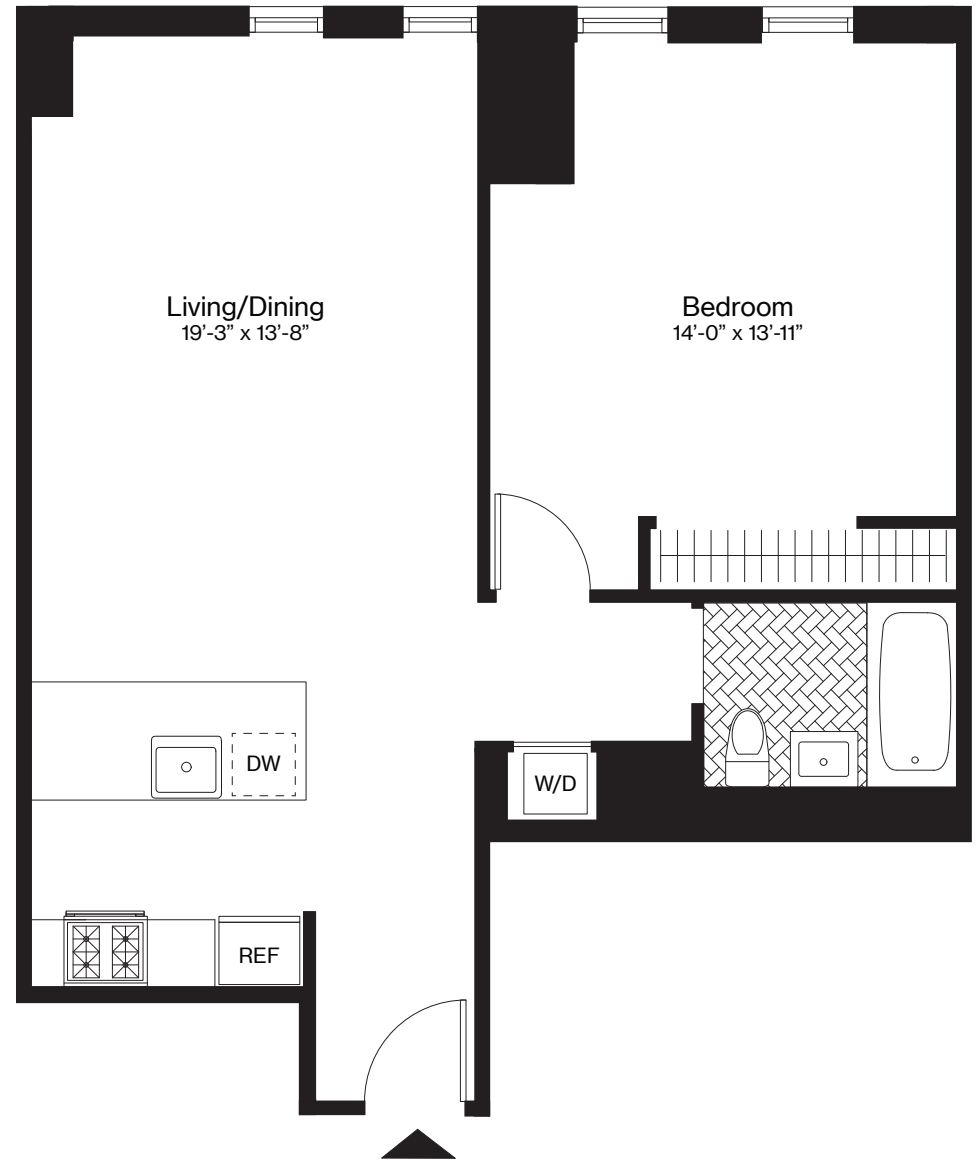

# THE AMBERLY

## *K Floor 13*

1 Bedroom

1 Bathroom

780 Square Feet

The Amberly  
120 Nassau St.  
Brooklyn, NY  
11201

Visit our Leasing Office:  
718.246.1200  
theamberlybk.com  
info@theamberlybk.com