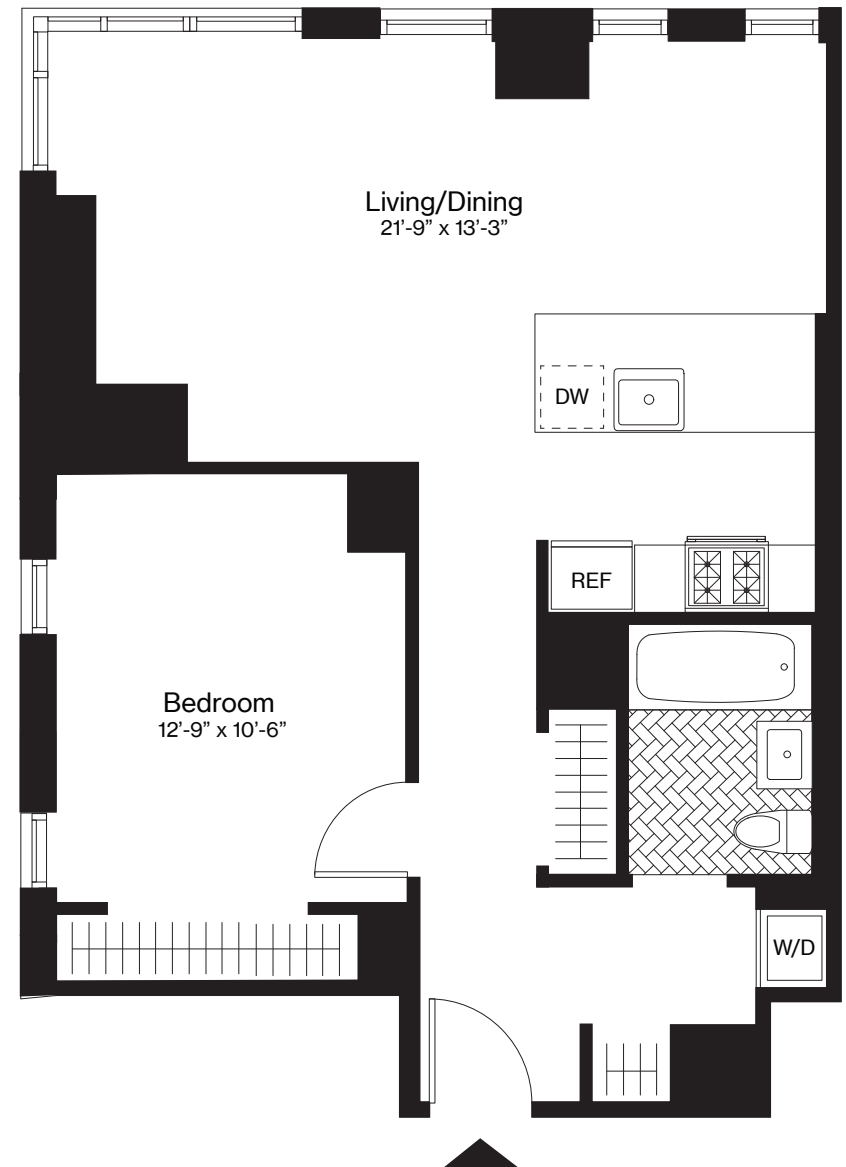

THE AMBERLY

J, Floors 13

1 Bedroom

1 Bathroom

754 Square Feet

The Amberly
120 Nassau St.
Brooklyn, NY
11201

Visit our Leasing Office:
718.246.1200
theamberlybk.com
info@theamberlybk.com

 ALL DIMENSIONS ARE APPROXIMATE AND SUBJECT TO NORMAL CONSTRUCTION VARIANCES AND TOLERANCES.