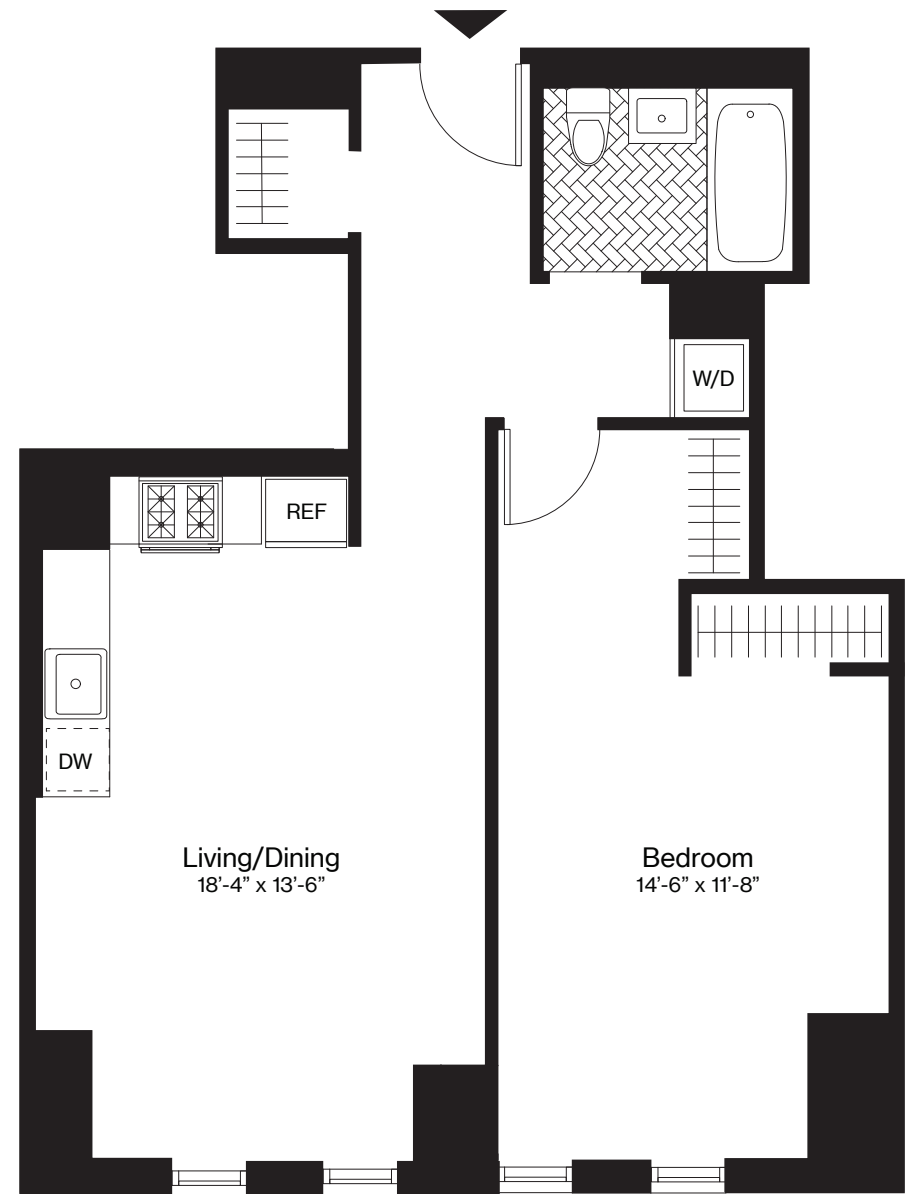

THE AMBERLY *G, Floor 13*

1 Bedroom

1 Bathroom

745 Square Feet

The Amberly
120 Nassau St.
Brooklyn, NY
11201

Visit our Leasing Office:
718.246.1200
theamberlybk.com
info@theamberlybk.com