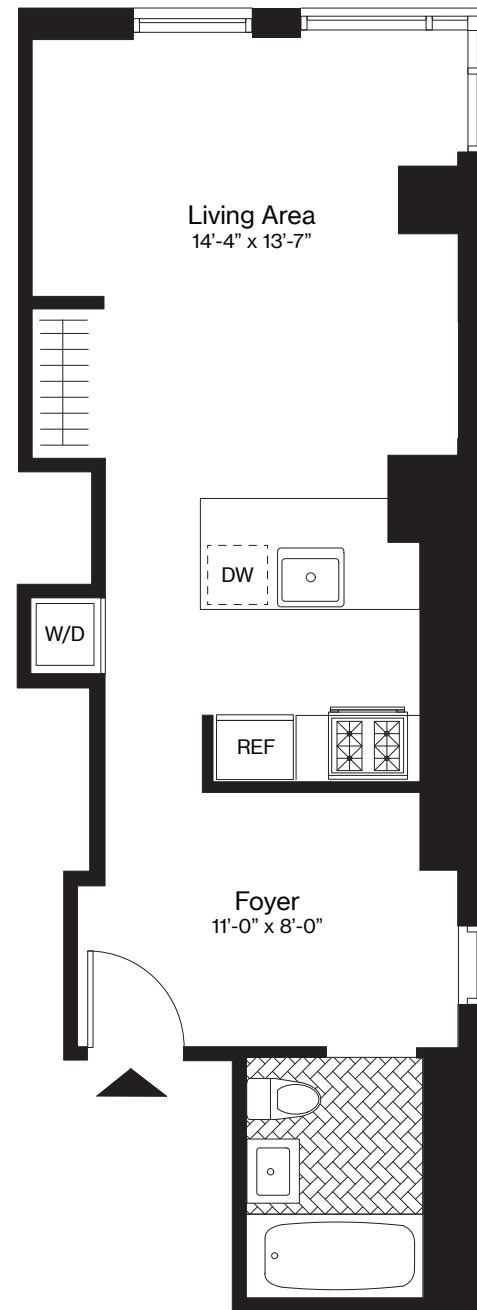

THE AMBERLY *C, Floor 13*

Studio

1 Bathroom

533 Square Feet

The Amberly
120 Nassau St.
Brooklyn, NY
11201

Visit our Leasing Office:
718.246.1200
theamberlybk.com
info@theamberlybk.com

 ALL DIMENSIONS ARE APPROXIMATE AND SUBJECT TO NORMAL CONSTRUCTION VARIANCES AND TOLERANCES.