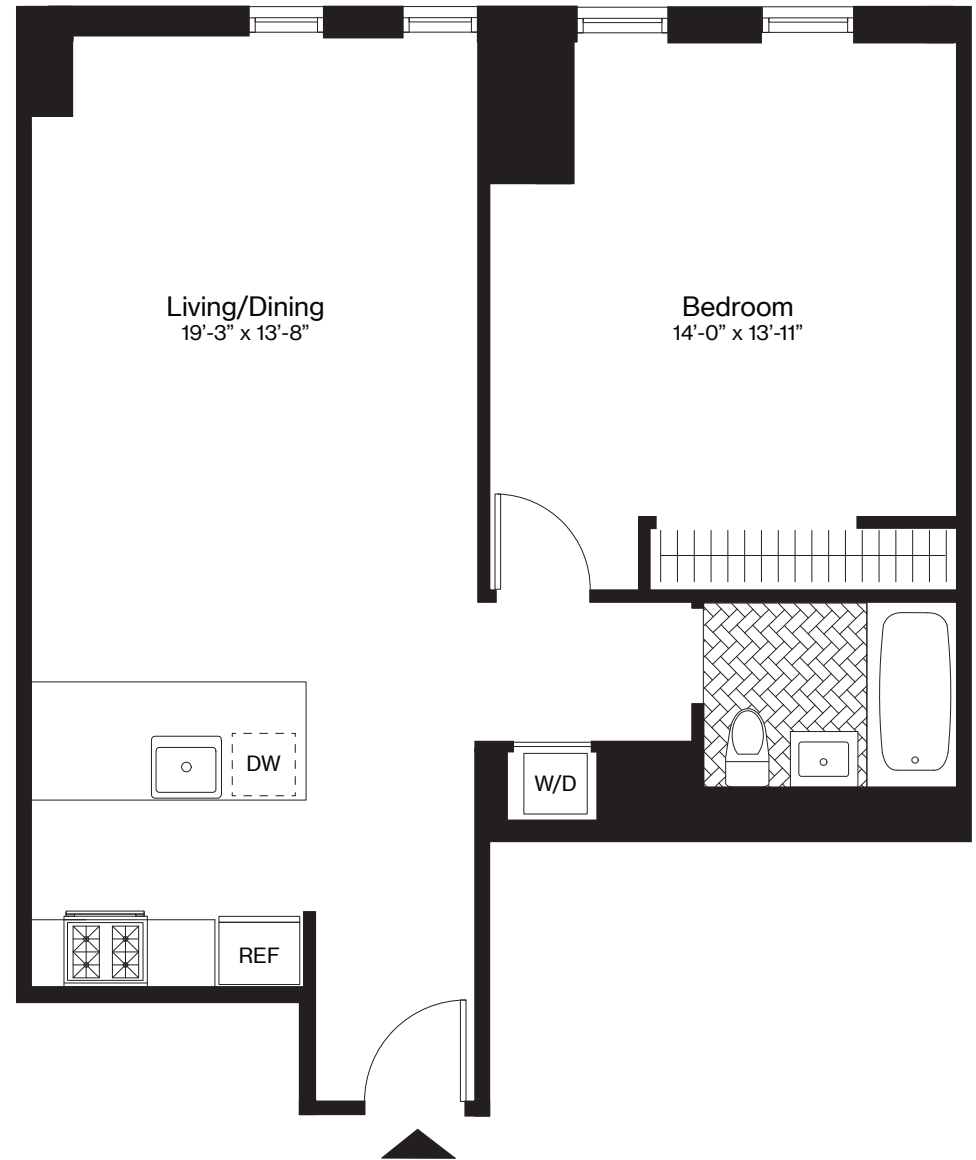

THE AMBERLY

K Floor 12

1 Bedroom

1 Bathroom

780 Square Feet

The Amberly
120 Nassau St.
Brooklyn, NY
11201

Visit our Leasing Office:
718.246.1200
theamberlybk.com
info@theamberlybk.com