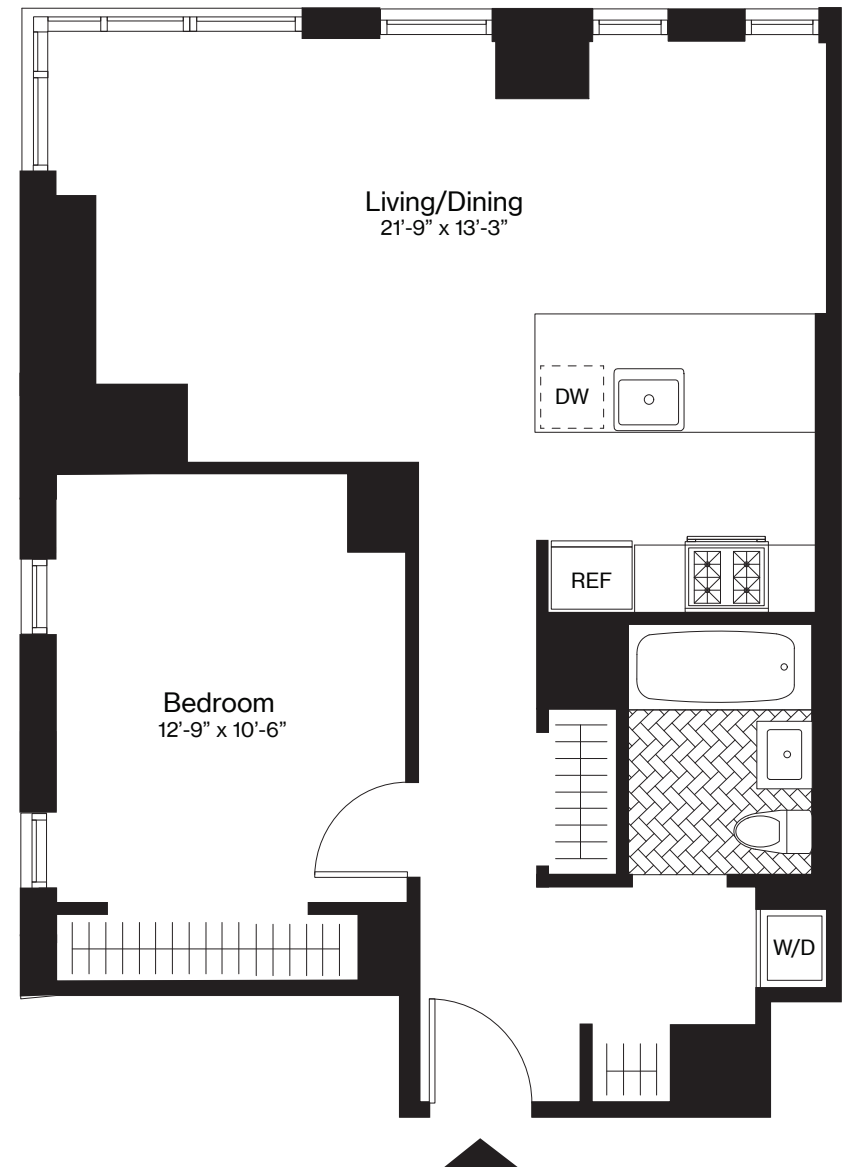

# THE AMBERLY

## *J, Floor 12*

1 Bedroom

1 Bathroom

754 Square Feet

The Amberly  
120 Nassau St.  
Brooklyn, NY  
11201

Visit our Leasing Office:  
718.246.1200  
theamberlybk.com  
info@theamberlybk.com