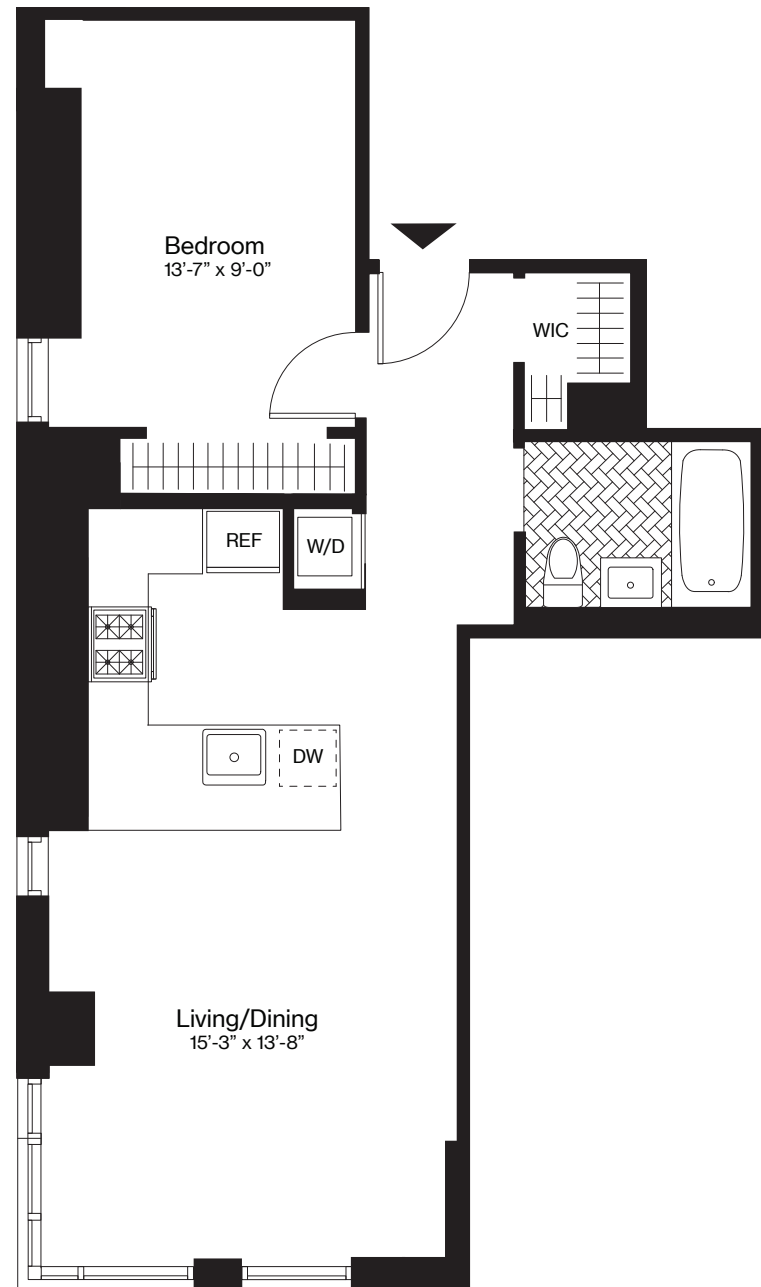

THE AMBERLY

H, Floor 12

1 Bedroom

1 Bathroom

702 Square Feet

The Amberly
120 Nassau St.
Brooklyn, NY
11201

Visit our Leasing Office:
718.246.1200
theamberlybk.com
info@theamberlybk.com